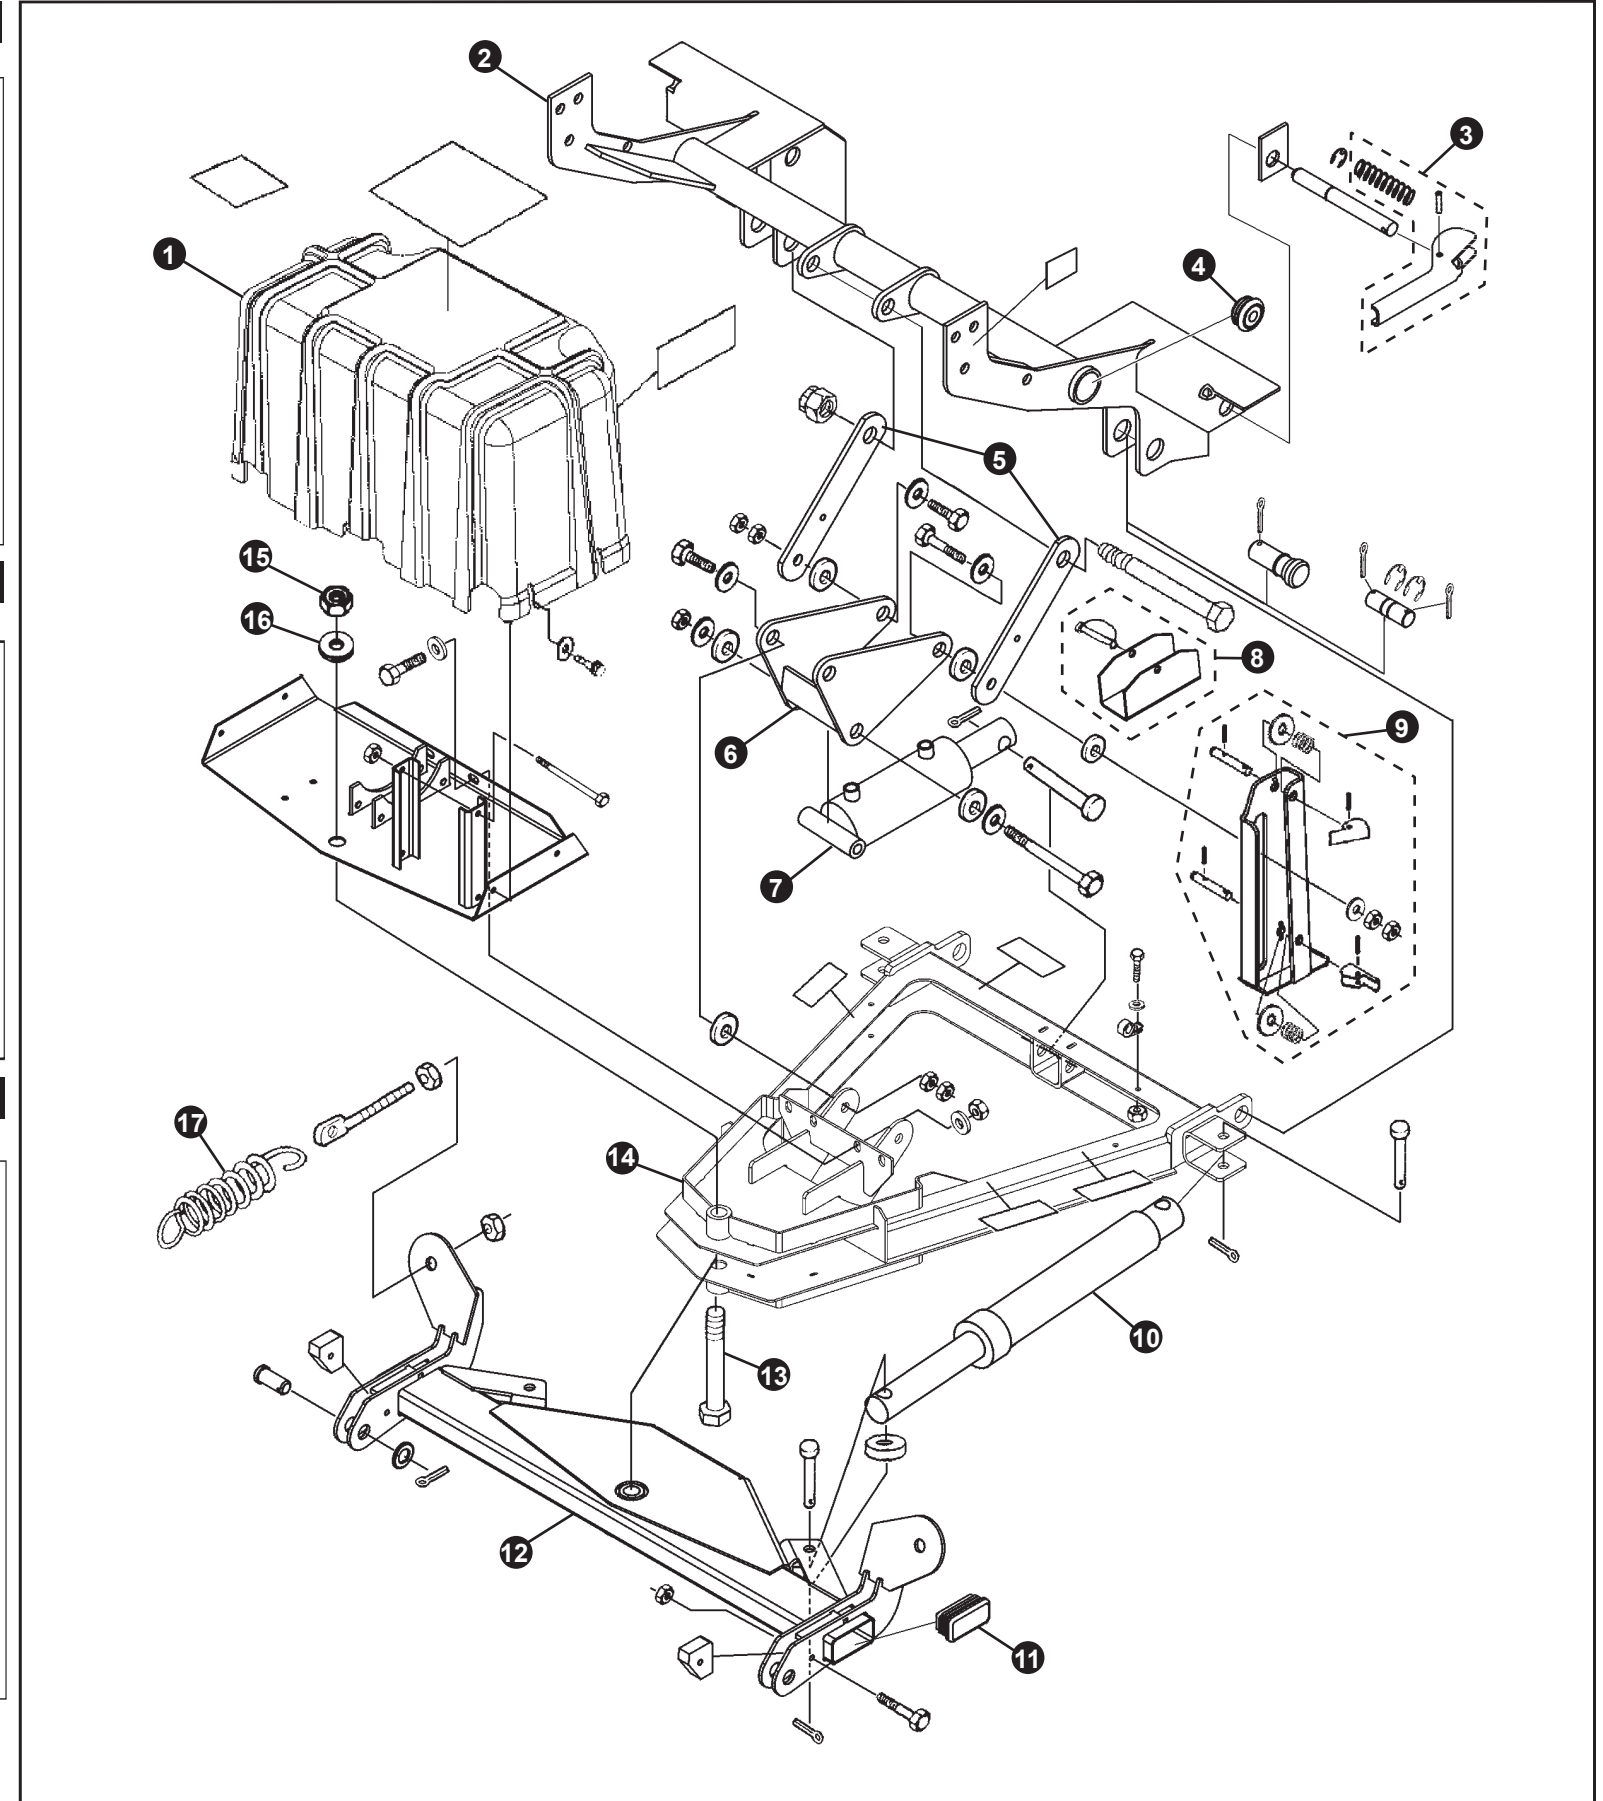

MECHANICAL PARTS AND ACCESSORIES - 22 SERIES SNOW PLOWS

BLADE - 22 SERIES

REF NO.	DESCRIPTION	PART NO.
1	Kit, Guide, Blade (Includes two guides and hardware)	96112352
2	Bolt	
3	Locknut	
4	Frame, Moldboard, 72" Frame, Moldboard, 80" Frame, Moldboard, 90"	
5	End Cap	96113763
6	Shoe Assembly (Includes 7, 8, 9)	96001191
7	Shoe, Cast, 3/4" Shaft	
8	Washer, Flat	98009127
9	Pin, Lynch, 1/4" x 1-9/16"	98009169
10	Kit, Skin, Polycarbonate, 72" (Includes "Sno-Way" Decal) Kit, Skin, Polycarbonate, 80" (Includes "Sno-Way" Decal) Kit, Skin, Polycarbonate, 90" (Includes "Sno-Way" Decal)	96107793 96107794 96107795

WEARSTRIPS - 22 SERIES

REF NO.	DESCRIPTION	PART NO.
11	Kit, Wearstrip, Steel, 72" (Includes #12 & 13)	96107796
	Kit, Wearstrip, Steel, 80" (Includes #12 & 13)	96107797
	Kit, Wearstrip, Steel, 90" (Includes #12 & 13)	96107798
12	Bolt, Carriage, 3/8"-16 x 1-1/2"	98009061
13	Nut, Hex, Nylock, 3/8"-16	98009009
14	Kit, Wearstrip, Poly, 72" (Includes #12 & 13)	96108011
	Kit, Wearstrip, Poly, 80" (Includes #12 & 13)	96108012
	Kit, Wearstrip, Steel, 90" (Includes #12 & 13)	96108013
15	Washer, Lock, 3/8"	98009008
16	Nut, Hex, 3/8"-16	98009077

FRAME - 22 SERIES

REF NO.	DESCRIPTION	PART NO.
1	Cover, Pump, Gravity	96114511
	Cover, Pump, Down Pressure	96113427
2	Light/Lift Bar, Quick Attach	
3	Kit, Cam Handle	96113472
4	End Cap, 1-1/2"	96108875
5	Link, Lift	96106885
6	Bellcrank	96106884
7	Cylinder, Lift, Gravity	96106893
	Cylinder, Lift, Down Pressure	96106894
8	Clamp, Cylinder Lock, Gravity	96105278
	Clamp, Cylinder Lock, DP	96107769
9	Jackstand Assembly 22/26/29/32	96106605
10	Cylinder, Angle, 1"	96110951
11	End Cap, 3" x 1-1/2"	
12	Frame, Swing, 22 Series	96106391
13	Cap Screw, Hex, 3/4"-10 x 6-1/2"	98100324
14	A-Frame, 22 Series	96107512
15	Nut, Hex, 3/4"-10	98100323
16	Washer, Flat, 3/4"	98009030
17	Spring, Trip	96106889