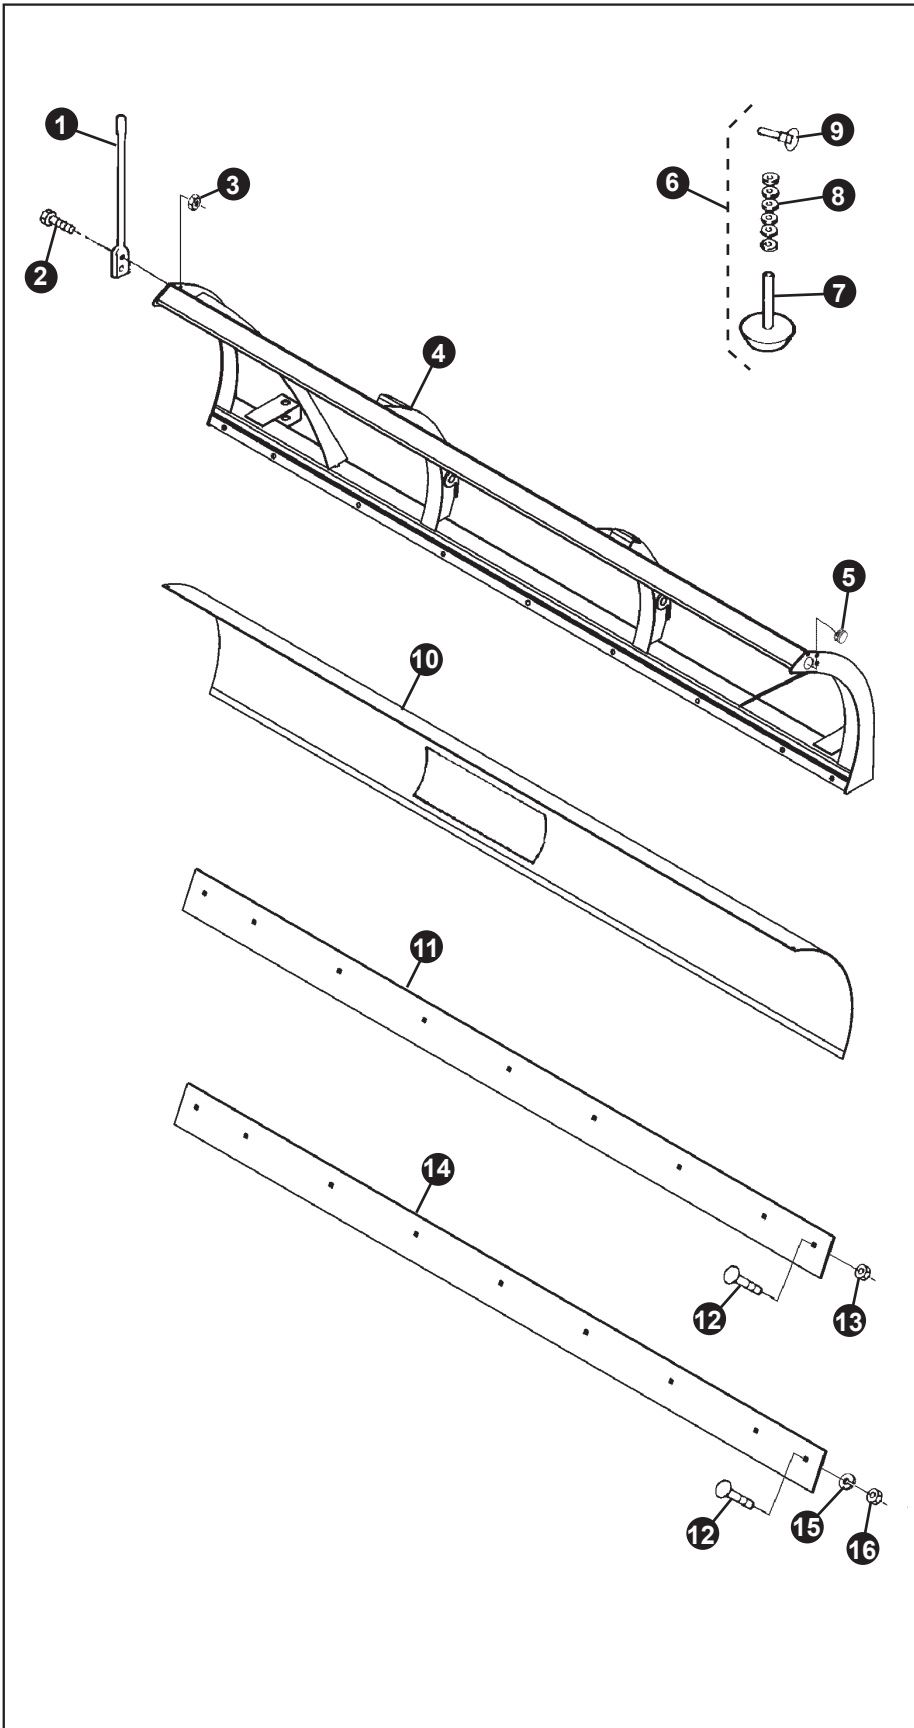

MECHANICAL PARTS AND ACCESSORIES - 22 SERIES SNOW PLOWS

BLADE - 22 SERIES

REF NO.	DESCRIPTION	PART NO.
1	Kit, Guide, Blade (Includes two guides and hardware)	96112352
2	Bolt	
3	Locknut	
4	Frame, Moldboard, 72" Frame, Moldboard, 80" Frame, Moldboard, 90"	
5	End Cap	96113763
6	Shoe Assembly (Includes 7, 8, 9)	96001191
7	Shoe, Cast, 3/4" Shaft	
8	Washer, Flat	98009127
9	Pin, Lynch, 1/4" x 1-9/16"	98009169
10	Kit, Skin, Polycarbonate, 72" (Includes "Sno-Way" Decal) Kit, Skin, Polycarbonate, 80" (Includes "Sno-Way" Decal) Kit, Skin, Polycarbonate, 90" (Includes "Sno-Way" Decal)	96107793 96107794 96107795

WEARSTRIPS - 22 SERIES

REF NO.	DESCRIPTION	PART NO.
11	Kit, Wearstrip, Steel, 72" (Includes #12 & 13)	96107796
	Kit, Wearstrip, Steel, 80" (Includes #12 & 13)	96107797
	Kit, Wearstrip, Steel, 90" (Includes #12 & 13)	96107798
12	Bolt, Carriage, 3/8"-16 x 1-1/2"	98009061
13	Nut, Hex, Nylock, 3/8"-16	98009009
14	Kit, Wearstrip, Poly, 72" (Includes #12 & 13)	96108011
	Kit, Wearstrip, Poly, 80" (Includes #12 & 13)	96108012
	Kit, Wearstrip, Steel, 90" (Includes #12 & 13)	96108013
15	Washer, Lock, 3/8"	98009008
16	Nut, Hex, 3/8"-16	98009077

FRAME - 22 SERIES

REF NO.	DESCRIPTION	PART NO.
1	Cover, Pump, Gravity	96114511
	Cover, Pump, Down Pressure	96113427
2	Light/Lift Bar, Quick Attach	
3	Kit, Cam Handle	96113472
4	End Cap, 1-1/2"	96108875
5	Link, Lift	96106885
6	Bellcrank	96106884
7	Cylinder, Lift, Gravity	96106893
	Cylinder, Lift, Down Pressure	96106894
8	Clamp, Cylinder Lock, Gravity	96105278
	Clamp, Cylinder Lock, DP	96107769
9	Jackstand Assembly 22/26/29/32	96106605
10	Cylinder, Angle, 1"	96110951
11	End Cap, 3" x 1-1/2"	
12	Frame, Swing, 22 Series	96106391
13	Cap Screw, Hex, 3/4"-10 x 6-1/2"	98100324
14	A-Frame, 22 Series	96107512
15	Nut, Hex, 3/4"-10	98100323
16	Washer, Flat, 3/4"	98009030
17	Spring, Trip	96106889