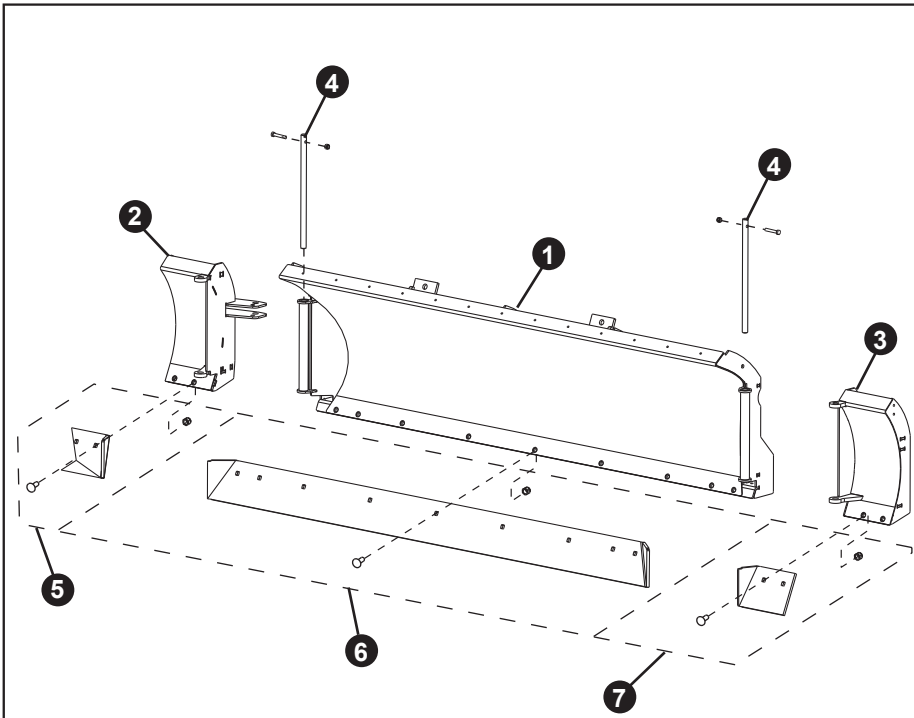

MECHANICAL PARTS AND ACCESSORIES - 26R SERIES SNOW PLOWS

BLADE - 26R SERIES

REF NO.	DESCRIPTION	PART NO.
1	Main Blade, 26R	---
2	Wing, 26R, PS	---
3	Wing, 26R, DS	---
4	Hinge Pin, 26R	96113803
5	Kit, Wearstrip, 26R, PS (Includes Hardware)	96114406
6	Kit, Wearstrip, 26R, Main Blade (Includes Hardware)	96114407
7	Kit, Wearstrip, 26R, DS (Includes Hardware)	96114405
8	Kit, Blade Guide, Yellow (Includes two guides and hardware)	96112352
9	Spring, 26R	96113232
10	Cylinder, Wing 26R/29R	96110951
11	Spring, Trip	96001392
12	Swing Frame	96116148

FRAME - 26R SERIES

REF NO.	DESCRIPTION	PART NO.
1	Cover, Pump, Gravity	96114511
	Cover, Pump, Down Pressure	96113427
2	Light/Lift Bar, Quick Attach	
3	Kit, Cam Handle	96113472
4	End Cap, 2-1/4"	96108873
5	Link, Lift	96106913
6	Bellcrank	96105618
7	Cylinder, Lift, Gravity	96106076
	Cylinder, Lift, Down Pressure	96106077
8	Clamp, Cylinder Lock, Gravity	96107767
	Clamp, Cylinder Lock, DP	96107768
9	Jackstand Assembly 22/26/29/32	96106605
10	Cylinder, Angle, 1-1/4"	96110952
11	End Cap, 2" x 4"	96108876
12	Frame, Swing, 26 Series	96106148
13	Cap Screw, Hex, 3/4"-10 x 7"	98100325
14	A-Frame, 26 Series	96107513
15	Nut, Hex, 3/4"-10	98100323
16	Washer, Flat, 3/4"	98009030
17	Spring, Trip (26 Series Only)	96001392