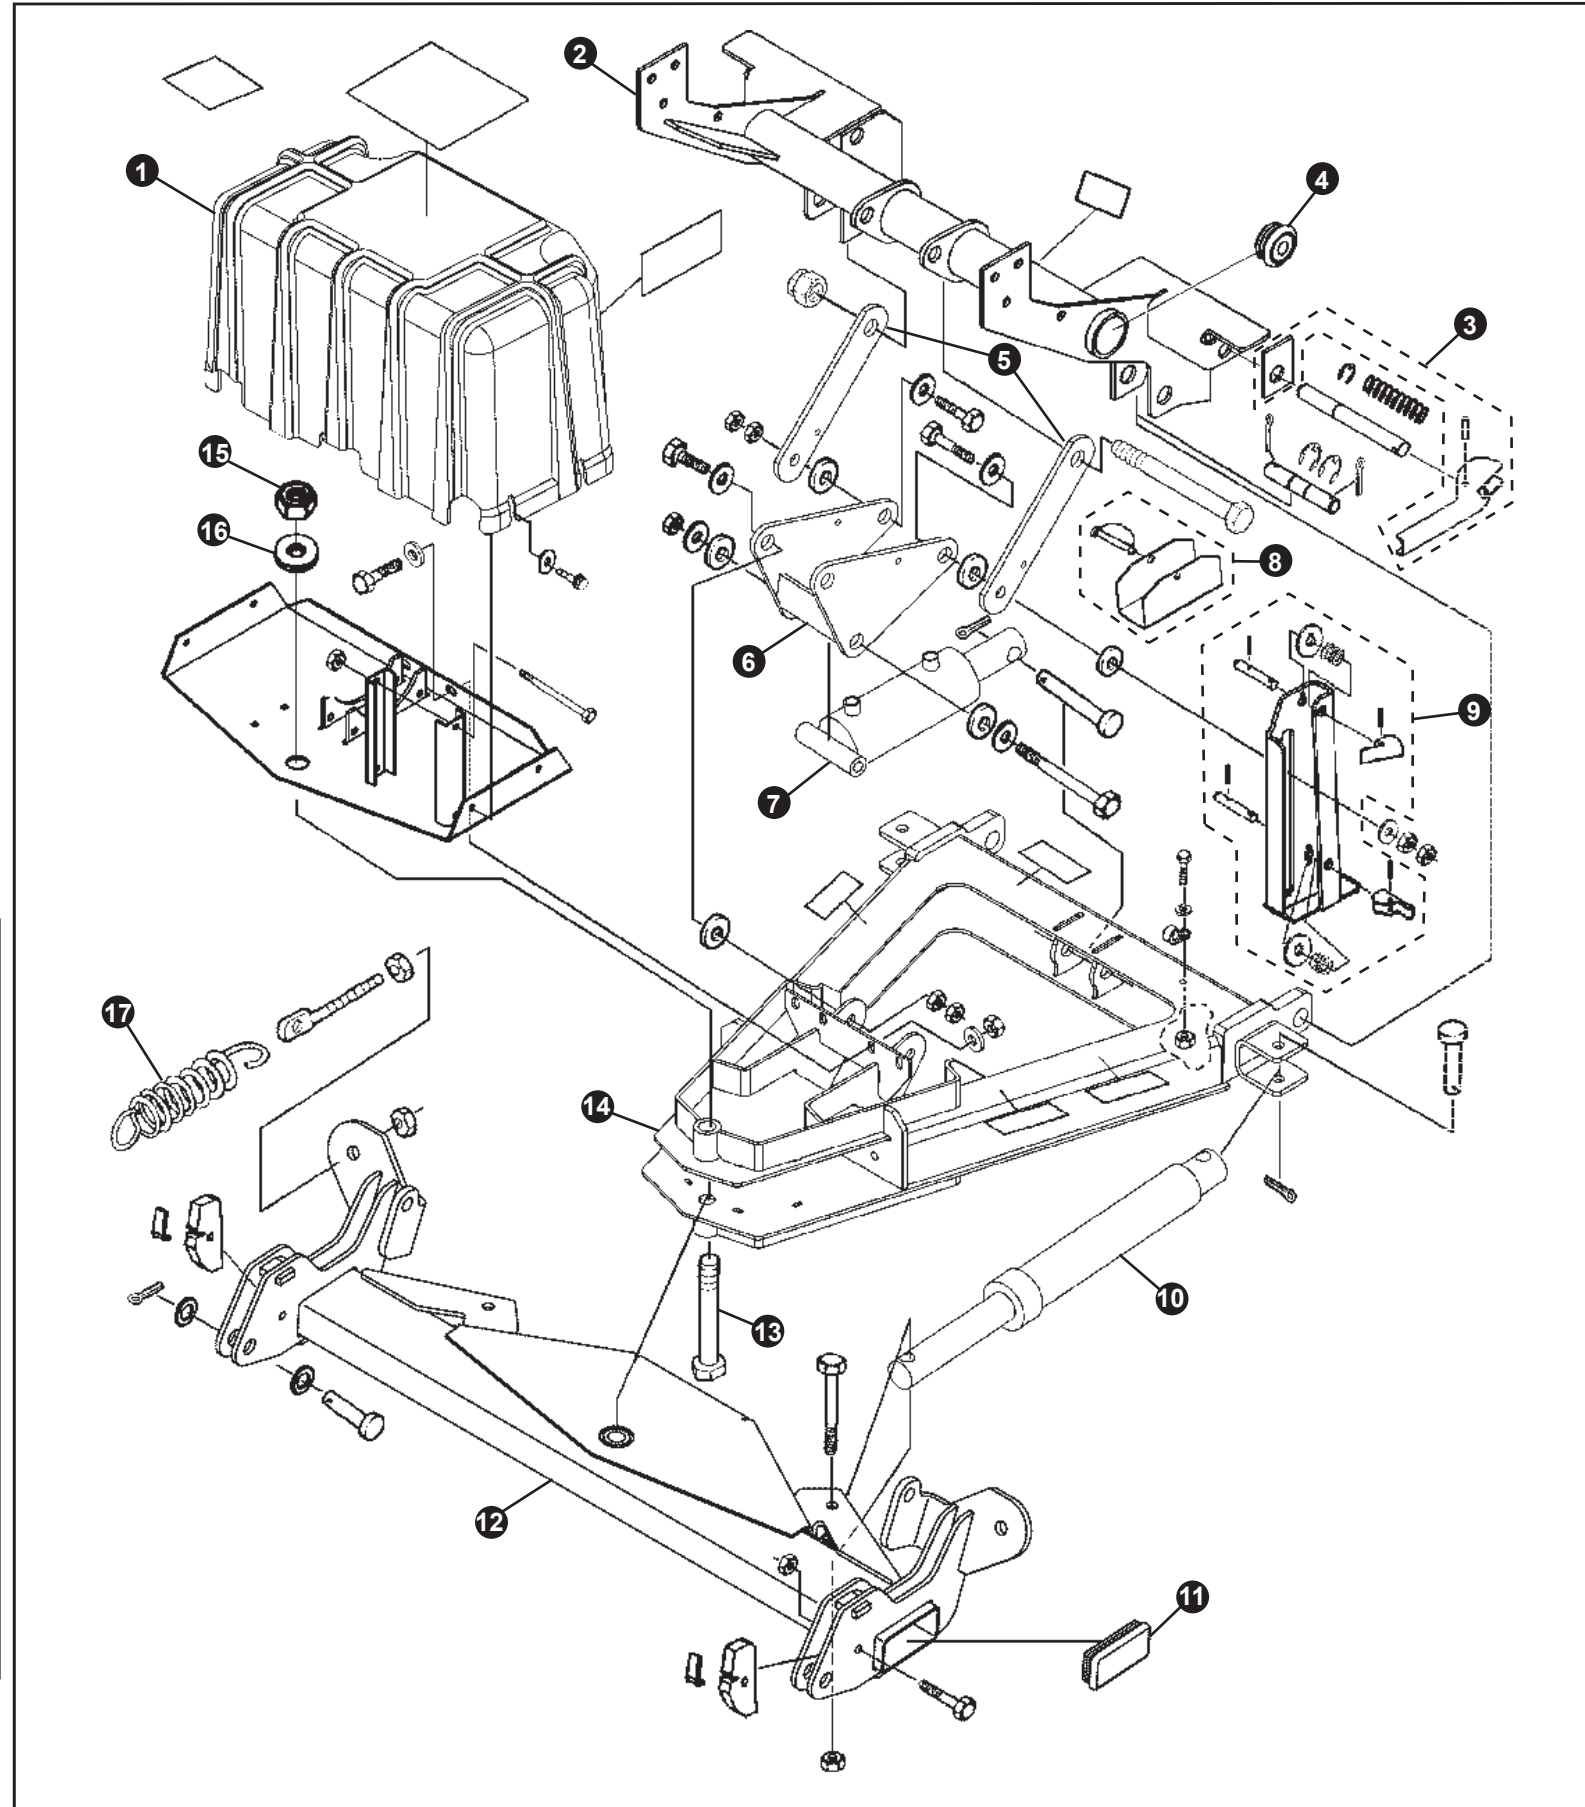

MECHANICAL PARTS AND ACCESSORIES - 26R SERIES SNOW PLOWS

BLADE - 26R SERIES

REF NO.	DESCRIPTION	PART NO.
1	Main Blade, 26R	---
2	Wing, 26R, PS	---
3	Wing, 26R, DS	---
4	Hinge Pin, 26R	96113803
5	Kit, Wearstrip, 26R, PS (Includes Hardware)	96114406
6	Kit, Wearstrip, 26R, Main Blade (Includes Hardware)	96114407
7	Kit, Wearstrip, 26R, DS (Includes Hardware)	96114405
8	Kit, Blade Guide, Yellow (Includes two guides and hardware)	96112352
9	Spring, 26R	96113232
10	Cylinder, Wing 26R/29R	96110951
11	Spring, Trip	96001392
12	Swing Frame	96116148

FRAME - 26R SERIES

REF NO.	DESCRIPTION	PART NO.
1	Cover, Pump, Gravity	96114511
	Cover, Pump, Down Pressure	96113427
2	Light/Lift Bar, Quick Attach	
3	Kit, Cam Handle	96113472
4	End Cap, 2-1/4"	96108873
5	Link, Lift	96106913
6	Bellcrank	96105618
7	Cylinder, Lift, Gravity	96106076
	Cylinder, Lift, Down Pressure	96106077
8	Clamp, Cylinder Lock, Gravity	96107767
	Clamp, Cylinder Lock, DP	96107768
9	Jackstand Assembly 22/26/29/32	96106605
10	Cylinder, Angle, 1-1/4"	96110952
11	End Cap, 2" x 4"	96108876
12	Frame, Swing, 26 Series	96106148
13	Cap Screw, Hex, 3/4"-10 x 7"	98100325
14	A-Frame, 26 Series	96107513
15	Nut, Hex, 3/4"-10	98100323
16	Washer, Flat, 3/4"	98009030
17	Spring, Trip (26 Series Only)	96001392