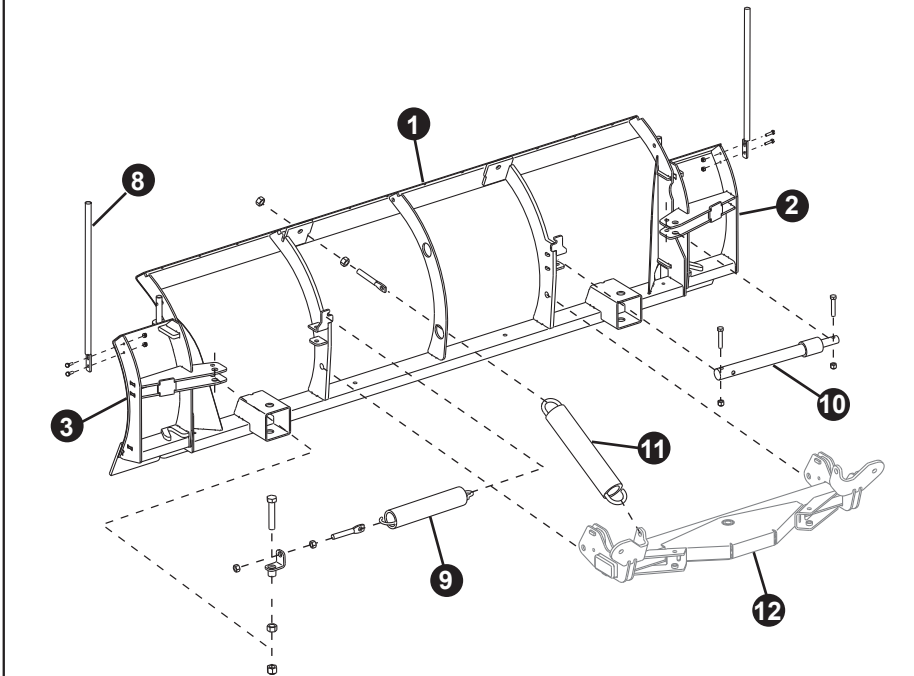

MECHANICAL PARTS AND ACCESSORIES - 26R SERIES SNOW PLOWS

BLADE - 26R SERIES

REF NO.	DESCRIPTION	PART NO.
1	Main Blade, 26R	---
2	Wing, 26R, PS	---
3	Wing, 26R, DS	---
4	Hinge Pin, 26R	96113803
5	Kit, Wearstrip, 26R, PS (Includes Hardware)	96114406
6	Kit, Wearstrip, 26R, Main Blade (Includes Hardware)	96114407
7	Kit, Wearstrip, 26R, DS (Includes Hardware)	96114405
8	Kit, Blade Guide, Yellow (Includes two guides and hardware)	96112352
9	Spring, 26R	96113232
10	Cylinder, Wing 26R/29R	96110951
11	Spring, Trip	96001392
12	Swing Frame	96116148

FRAME - 26R SERIES

REF NO.	DESCRIPTION	PART NO.
1	Cover, Pump, Gravity	96114511
	Cover, Pump, Down Pressure	96113427
2	Light/Lift Bar, Quick Attach	
3	Kit, Cam Handle	96113472
4	End Cap, 2-1/4"	96108873
5	Link, Lift	96106913
6	Bellcrank	96105618
7	Cylinder, Lift, Gravity	96106076
	Cylinder, Lift, Down Pressure	96106077
8	Clamp, Cylinder Lock, Gravity	96107767
	Clamp, Cylinder Lock, DP	96107768
9	Jackstand Assembly 22/26/29/32	96106605
10	Cylinder, Angle, 1-1/4"	96110952
11	End Cap, 2" x 4"	96108876
12	Frame, Swing, 26 Series	96106148
13	Cap Screw, Hex, 3/4"-10 x 7"	98100325
14	A-Frame, 26 Series	96107513
15	Nut, Hex, 3/4"-10	98100323
16	Washer, Flat, 3/4"	98009030
17	Spring, Trip (26 Series Only)	96001392