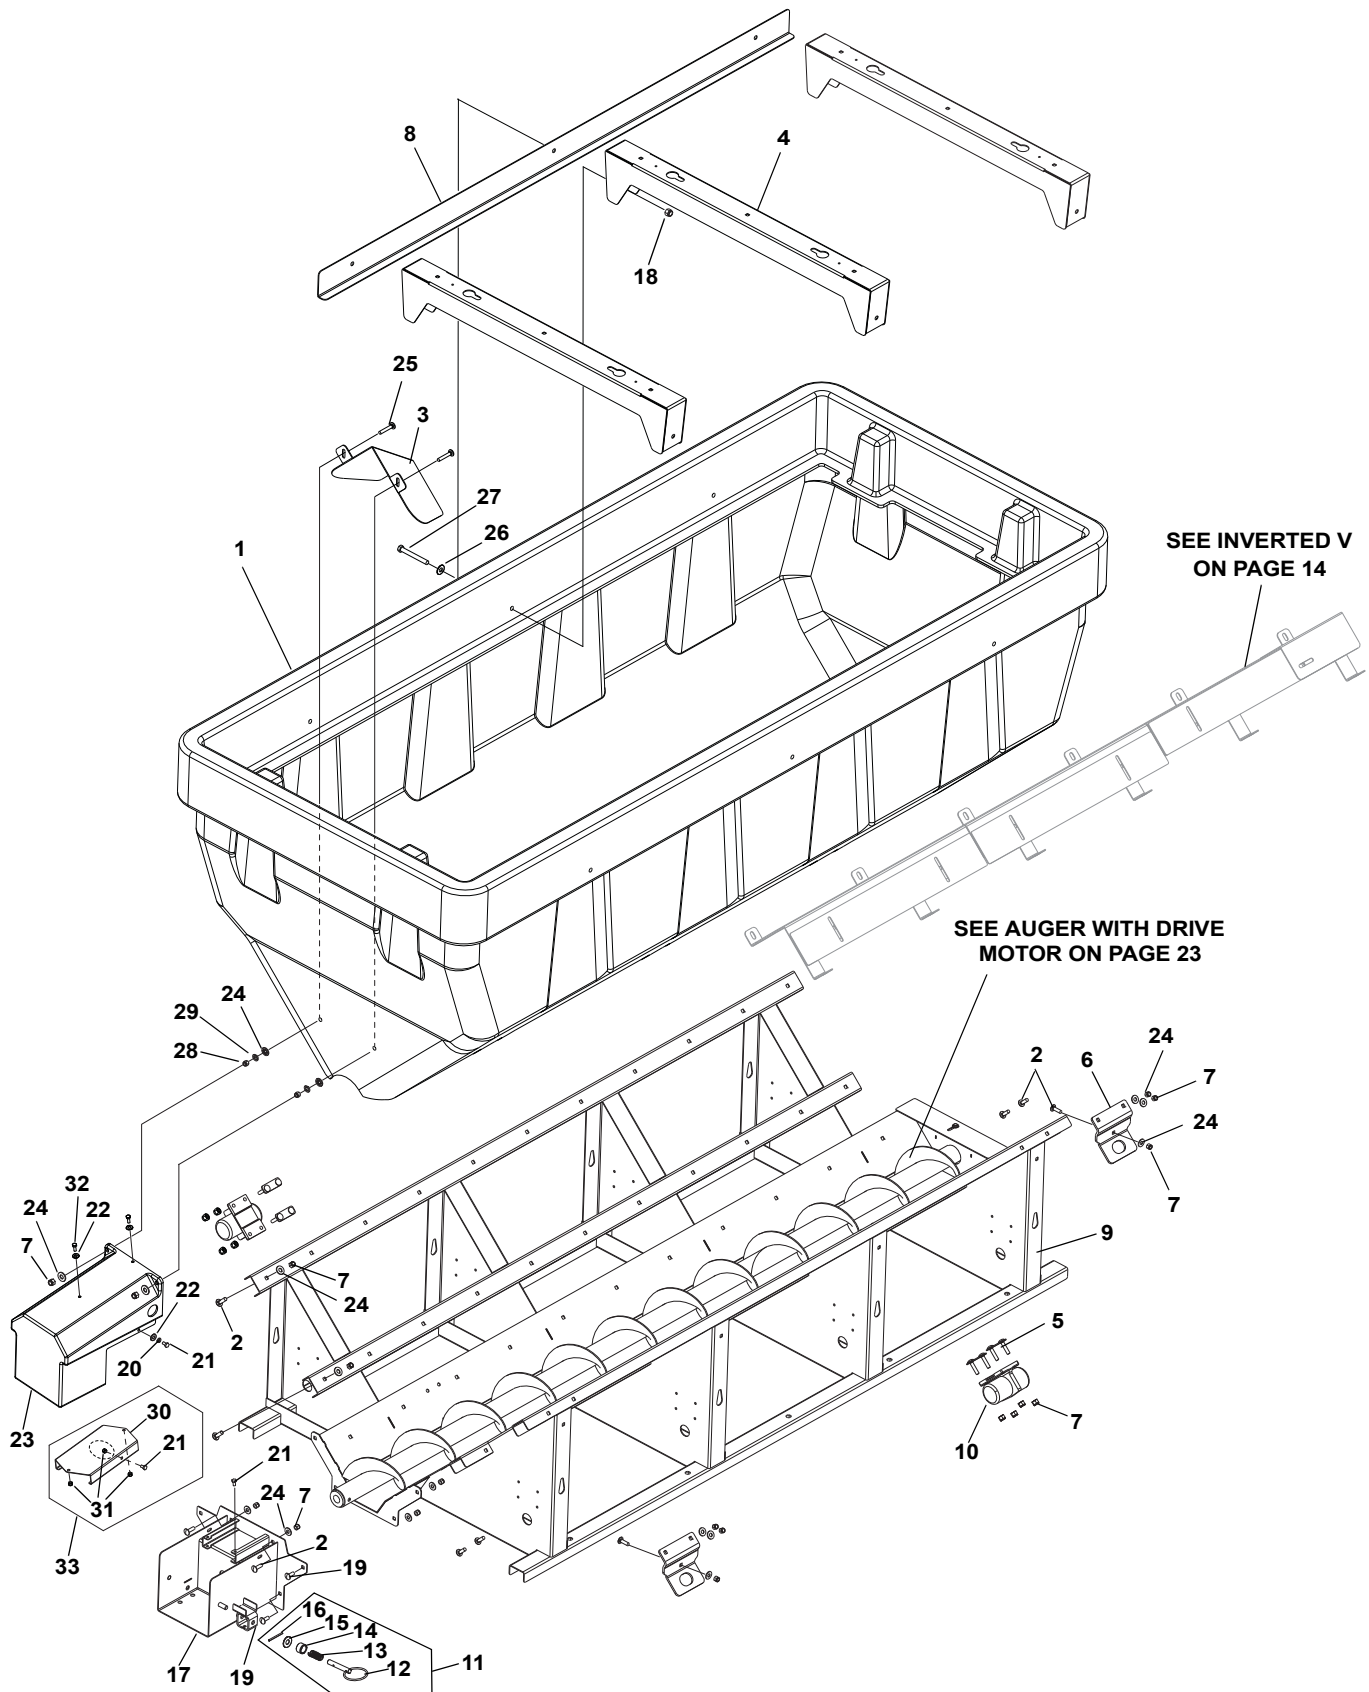

HOPPER - RVB 3500 and 4300

HOPPER - RVB 3500 and 4300

ITEM	PART NO.	DESCRIPTION	QTY
1		Hopper	1
2	98100356	CB, 3/8"-16 x 1-1/4", SS.....	70
3	96116943	Weldment, Baffle	1
4	96117659	Grate Support.....	3
5	96116210	Bolt Plate.....	4
6	96116902	Bracket, Tie-Down.....	4
7	98100339	LN, 3/8"-16, SS	93
8	96116920	Bracket, Hopper Support.....	2
9		Weldment, Trough.....	1
10	96114903	Vibrator.....	2
11	96115505	Kit, Latch Pin (Includes qty 2 each; Items 12,13, 14, 15, 16).....	1
12		Latch Pin, Chute.....	2
13		Spring, Latch Pin	2
14		Bushing, Spacer	2
15		PW, 1.25" O.D. x 0.531" I.D. x 5/8"	2
16		Spring Pin, 5/32" x 2".....	2
17		Weldment, Motor Mount, RVB.....	1
18	98100349	LN, 1/2"-13, SS	4
19	98100359	CB, 3/8"-16 x 1, SS	4
20	98009226	LW, 1/4", SS	8
21	98100344	HHCS, 1/4"-20 x 1/2", SS.....	4
22	98100122	PW, 1/4", SS.....	6
23	96118596	Cover.....	1
24	98100124	PW, 3/8", SS.....	71
25	98100128	CB, 3/8"-16 x 2-1/4".....	2
26	98100347	PW, 1.25" O.D. x 0.531" I.D. x 5/8"	2
27	98100601	HHCS, 1/2"-13 x 4-1/4", SS.....	6
28	98100120	HN, 3/8"-16, SS.....	2
29	98100125	LW, 3/8"	2
30	96118848	Bracket, Receiver.....	1
31	98100336	HN, 1/4"-20, SS.....	2
32	98100334	HHCS, 1/4"-20 x 3/4", SS.....	2
33	96118975	Kit, Receiver Bracket (Includes items 21, 22, 30, 31, 32).....	1