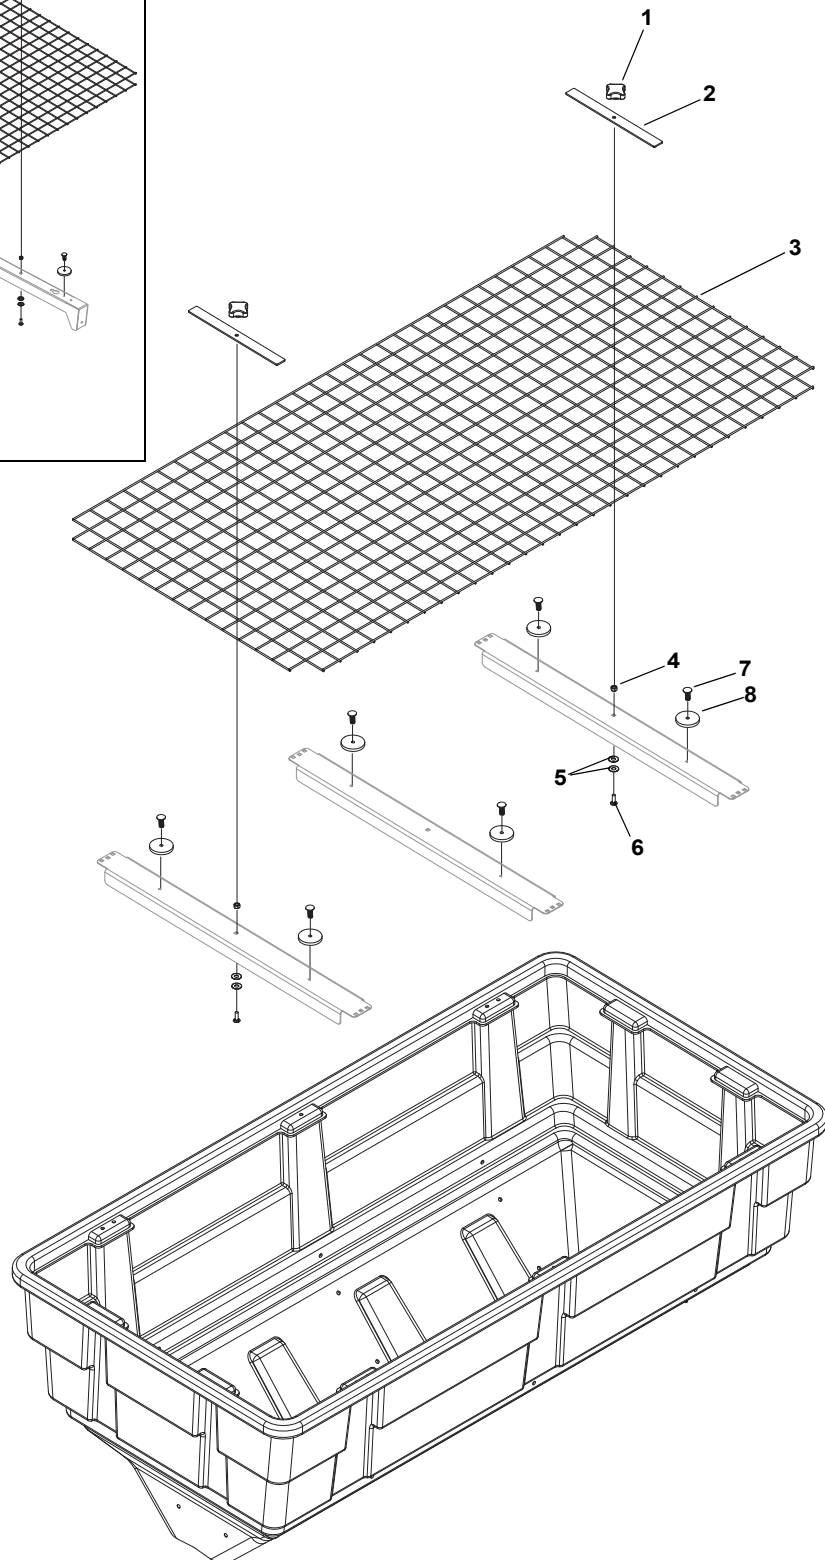

HOPPER SCREEN - RVB 500

ITEM	PART NO.	DESCRIPTION	QTY
1	96116419	Knob.....	2
2	96116472	Plate, Grate.....	2
3	96115345	Grate, Top Screen, RVB 500.....	1
4	98100120	HN, 3/8"-16, SS.....	2
5	98100347	PW, 1.25" O.D. x 0.531" I.D. x 5/8".....	4
6	98100356	CB, 3/8"-16 x 1.25", SS.....	2
7	98100590	Rivet, Ribbed Shank, Nylon.....	4
8	96115013	Isolator, Screen.....	4

HOPPER SCREEN - RVB 750, 1500, 2000, 2500, 3000, 3500, 4300