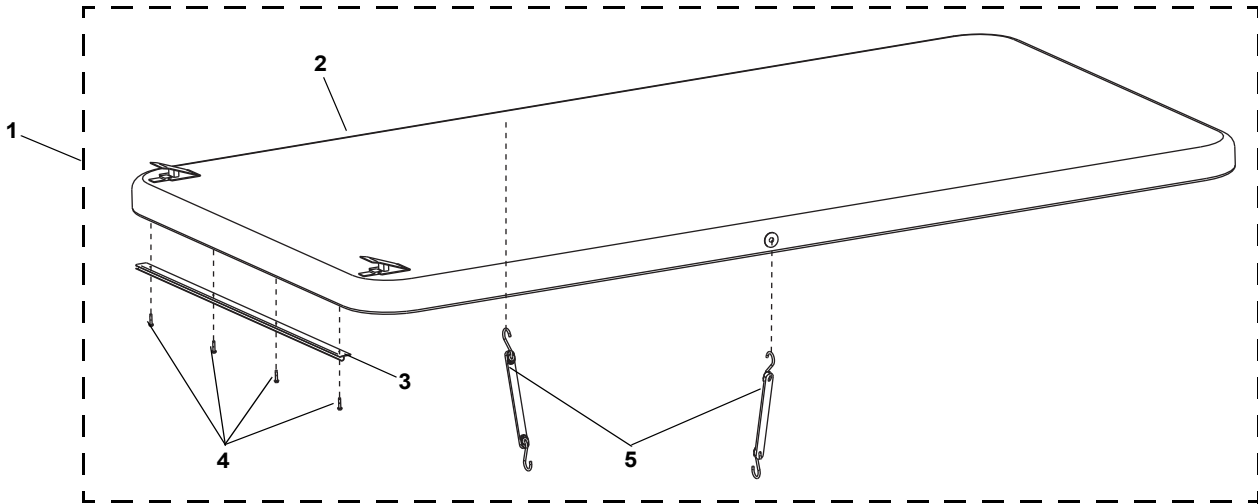

ACCESSORIES

RVB3500 WETTING TANK SYSTEM