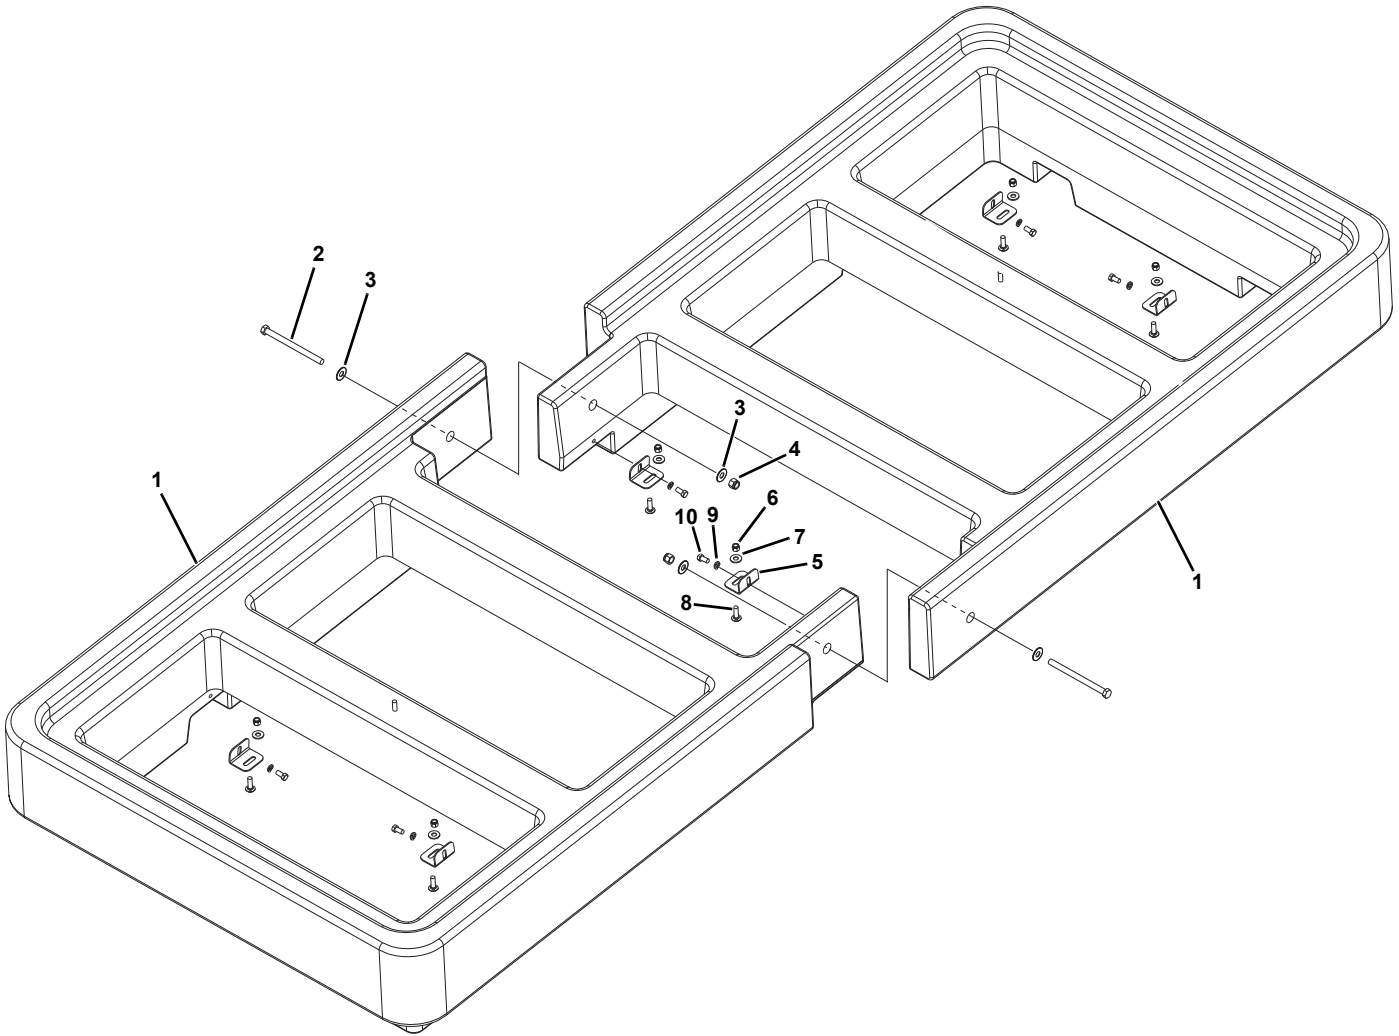

EXTENSION - RVB 3000 and 4300

ITEM	PART NO.	DESCRIPTION	QTY
1		Extension SS	2
2		HHCS, 1/2"-12 x 6-1/2", SS	2
3		PW, 2" O.D. x 0.531" I.D., SS	4
4		LN, 1/2"-13, SS	2
5		Bracket, Extension Mount, SS	6
6		LN, 3/8"-16, SS	6
7		PW, 3/8", SS (RVB 3000).....	18
		PW, 3/8", SS (RVB 4300).....	6
8		HHCS, 3/8"-16 x 0.875", SS (RVB 3000).....	6
		CB, 3/8"-16 x 1-1/4", SS (RVB 4300).....	6
9		LW, 3/8", SS	6
10		HHCS, 3/8"-16 x 3/4", SS	6
11	96118044	Kit, Hardware, RVB3000 (Not Shown) (Includes Items 2-10)	1
	96118008	Kit, Hardware, RVB4300 (Not Shown) (Includes Items 2-10)	1