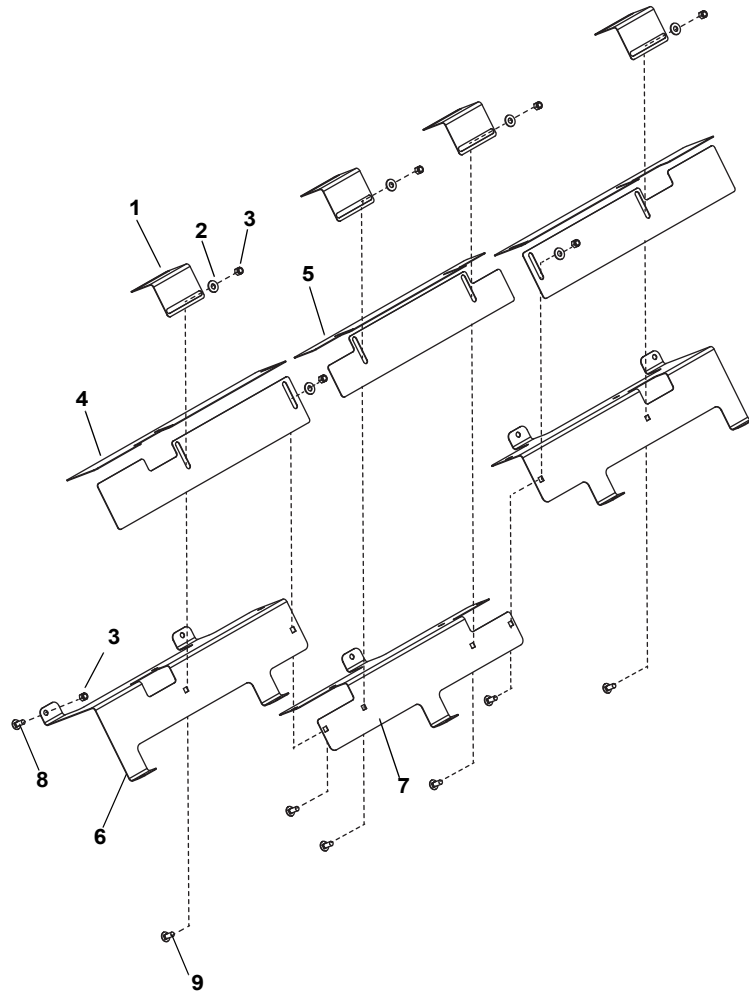

INVERTED V - RVB 1500, 2000, 2500, 3000

ITEM	PART NO.	DESCRIPTION	QTY
1	96116215	Bracket, Inverted V, Top	4
2	98100124	PW, 3/8" SS.....	12
3	98100339	LN, 3/8"-16, SS	22
4	96116214	Plate, Inverted V, End.....	4
5	96116218	Plate, Inverted V, Center	2
6	96116213	Bracket, Inverted V, End.....	2
7	96116217	Bracket, Inverted V, Center	1
8	98100356	CB, 3/8"-16 x 1.25", SS.....	10
9	98100359	CB, 3/8"-16 x 1.00", SS.....	12