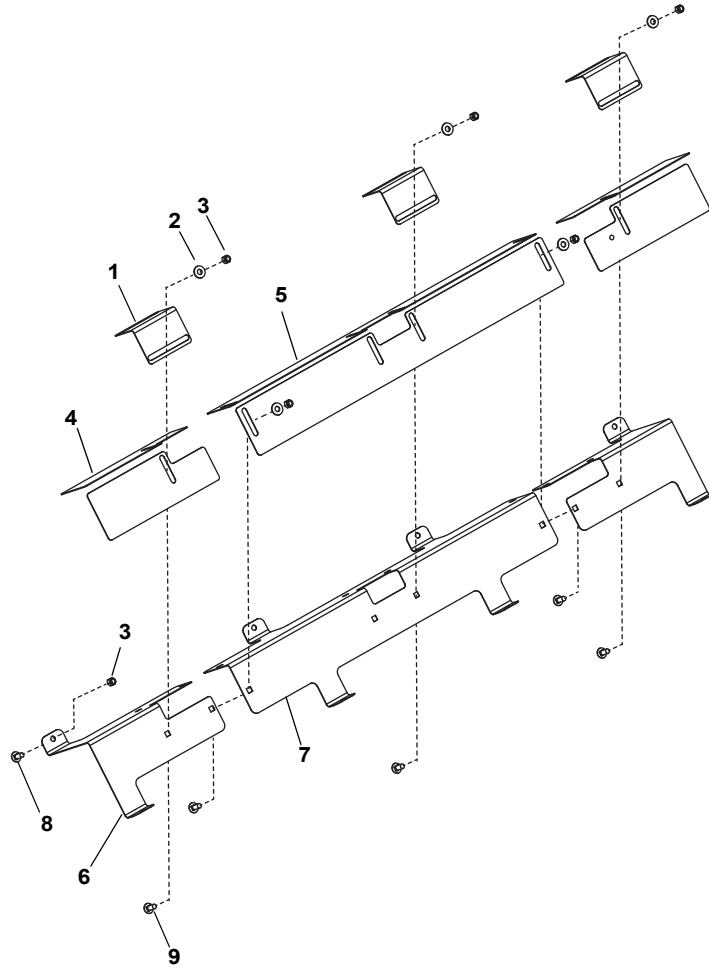

EXTENSION - RVB 3000 and 4300

ITEM	PART NO.	DESCRIPTION	QTY
1		Extension SS	2
2		HHCS, 1/2"-12 x 6-1/2", SS	2
3		PW, 2" O.D. x 0.531" I.D., SS	4
4		LN, 1/2"-13, SS	2
5		Bracket, Extension Mount, SS	6
6		LN, 3/8"-16, SS	6
7		PW, 3/8", SS (RVB 3000).....	18
		PW, 3/8", SS (RVB 4300).....	6
8		HHCS, 3/8"-16 x 0.875", SS (RVB 3000).....	6
		CB, 3/8"-16 x 1-1/4", SS (RVB 4300).....	6
9		LW, 3/8", SS	6
10		HHCS, 3/8"-16 x 3/4", SS	6
11	96118044	Kit, Hardware, RVB3000 (Not Shown) (Includes Items 2-10)	1
	96118008	Kit, Hardware, RVB4300 (Not Shown) (Includes Items 2-10)	1

INVERTED V - RVB 10

ITEM	PART NO.	DESCRIPTION	QTY
1	98100339	LN, 3/8"-16, SS	4
2	96116226	Bracket, Inverted V, End.....	1
3	98100356	CB, 3/8"-16 x 1.25"	4

INVERTED V - RVB 500

ITEM	PART NO.	DESCRIPTION	QTY
1	96116215	Bracket, Inverted V, Top	3
2	98100124	PW, 3/8" SS	10
3	98100339	LN, 3/8"-16, SS	18
4	96116227	Plate, Inverted V, End	4
5	96116230	Plate, Inverted V, Center	2
6	96116226	Bracket, Inverted V, End	2
7	96116229	Bracket, Inverted V, Center	1
8	98100356	CB, 3/8"-16 x 1.25", SS	8
9	98100359	CB, 3/8"-16 x 1.00", SS	10

INVERTED V - RVB 750

ITEM	PART NO.	DESCRIPTION	QTY
1	96116215	Bracket, Inverted V, Top	3
2	98100124	PW, 3/8" SS	12
3	98100339	LN, 3/8"-16, SS	20
4	96116224	Plate, Inverted V, End	4
5	96116221	Plate, Inverted V, Center	2
6	96116223	Bracket, Inverted V, End	2
7	96116220	Bracket, Inverted V, Center	1
8	98100356	CB, 3/8"-16 x 1.25", SS	8
9	98100359	CB, 3/8"-16 x 1.00", SS	12