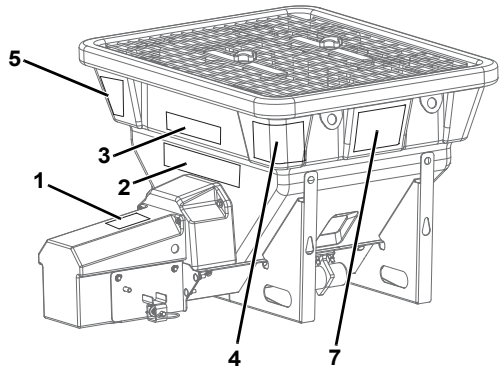

DECALS - RVB 10, 500, 750, 1500

RVB 10