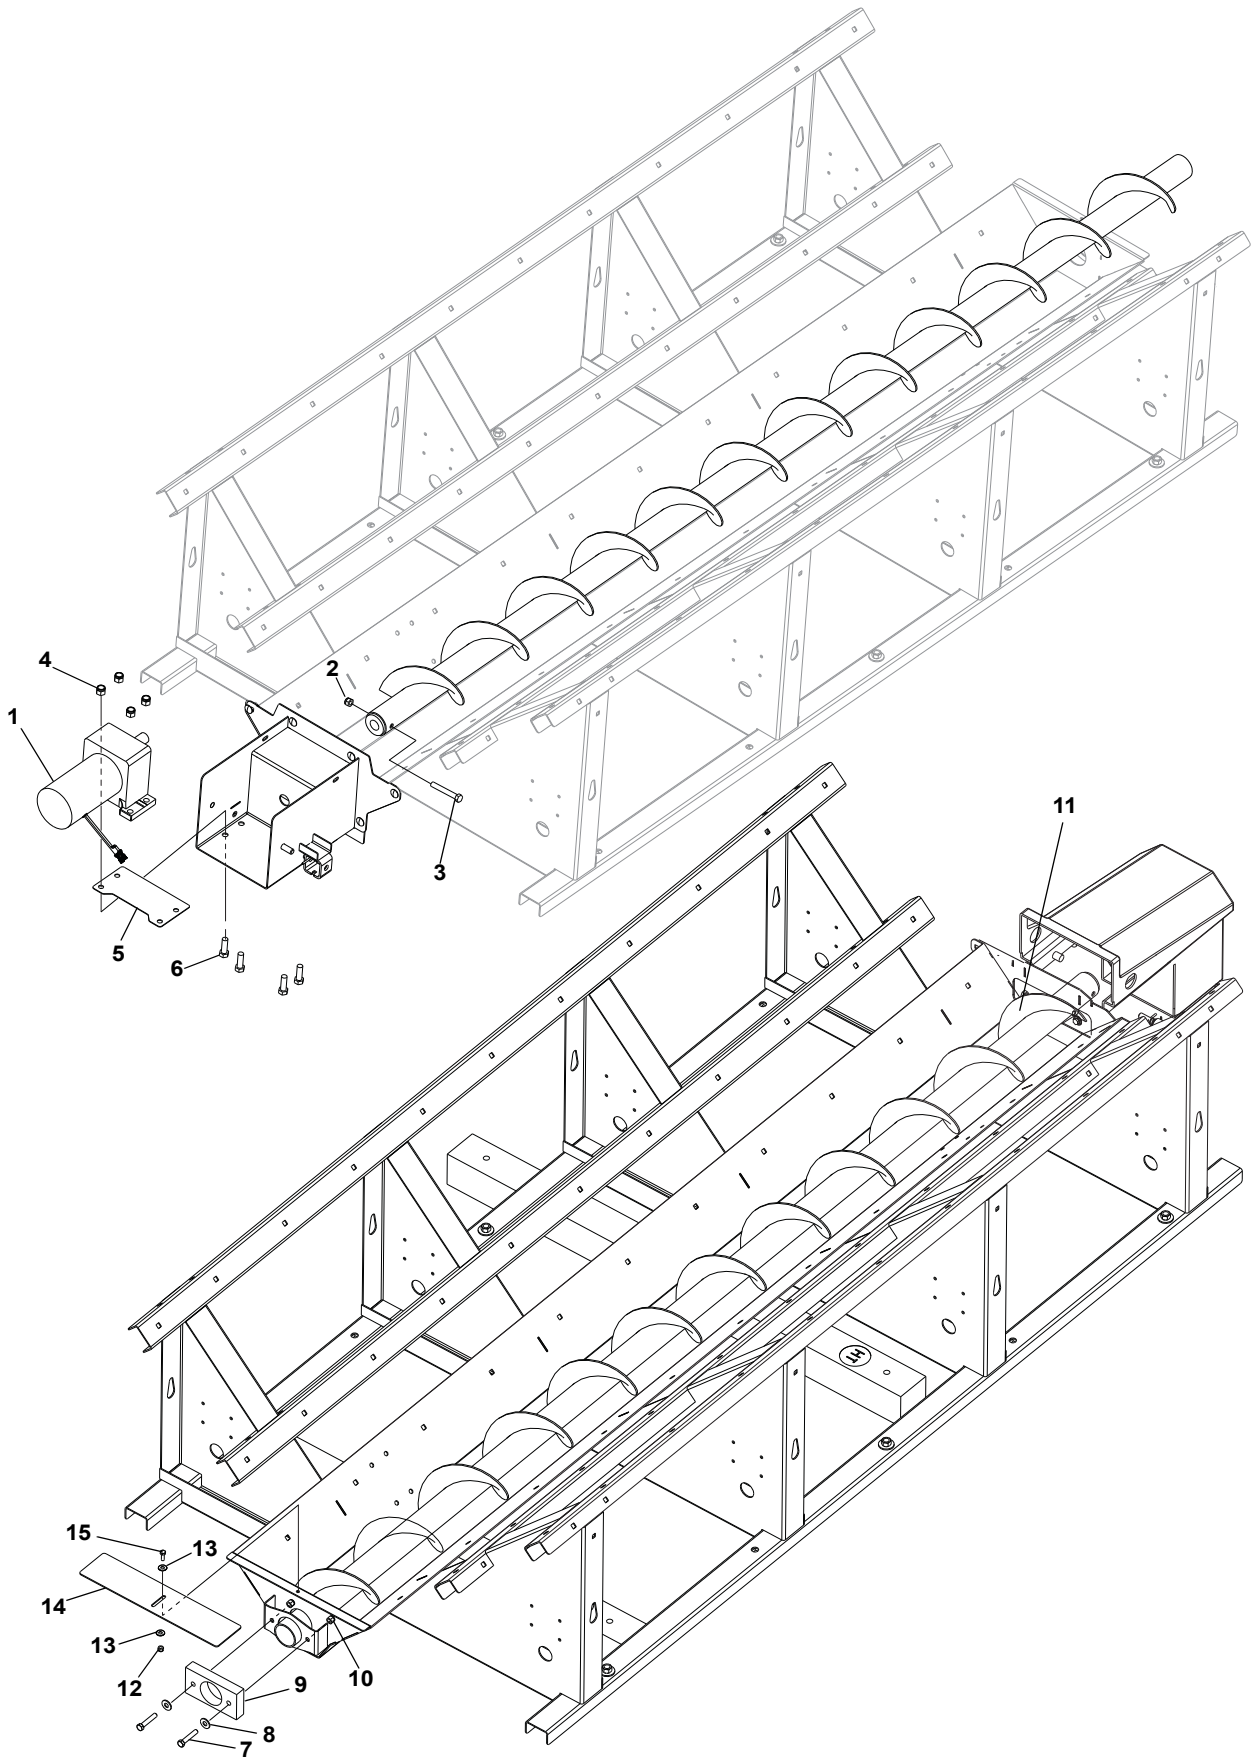

AUGER DRIVE - RVB 3500 and 4300

AUGER DRIVE - RVB 3500 and 4300

ITEM	PART NO.	DESCRIPTION	QTY
1	96116904	Motor, Auger Drive	1
2	98100604	HN, 7/16"-14, SS	1
3	98100603	HHCS, 7/16"-14 x 3.0", SS	1
4	98100349	LN, 1/2"-13, SS	4
5	96117664	Rubber Isolator	1
6	98100602	HHCS, 1/2"-20 x 1-1/2", SS	4
7	98100541	HHCS, 3/8"-16 x 2.0", SS	2
8	98100124	PW, 3/8", SS	2
9	96116938	Bearing, Auger	1
10	98100339	LN, 3/8"-16, SS	2
11	96116926	Weldment, Auger	1
12	98100336	LN, 1/4"-20, SS	1
13	98100122	PW, 1/4", SS	2
14	96117716	Plate, Auger Cover	1
15	98100334	HHCS, 1/4"-20 x 3/4", SS	1