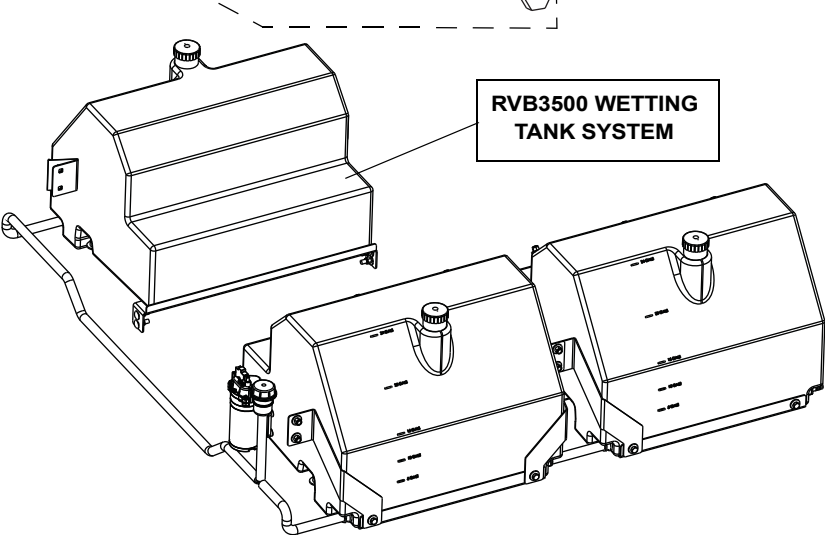

ACCESSORIES

RVB3500 WETTING TANK SYSTEM