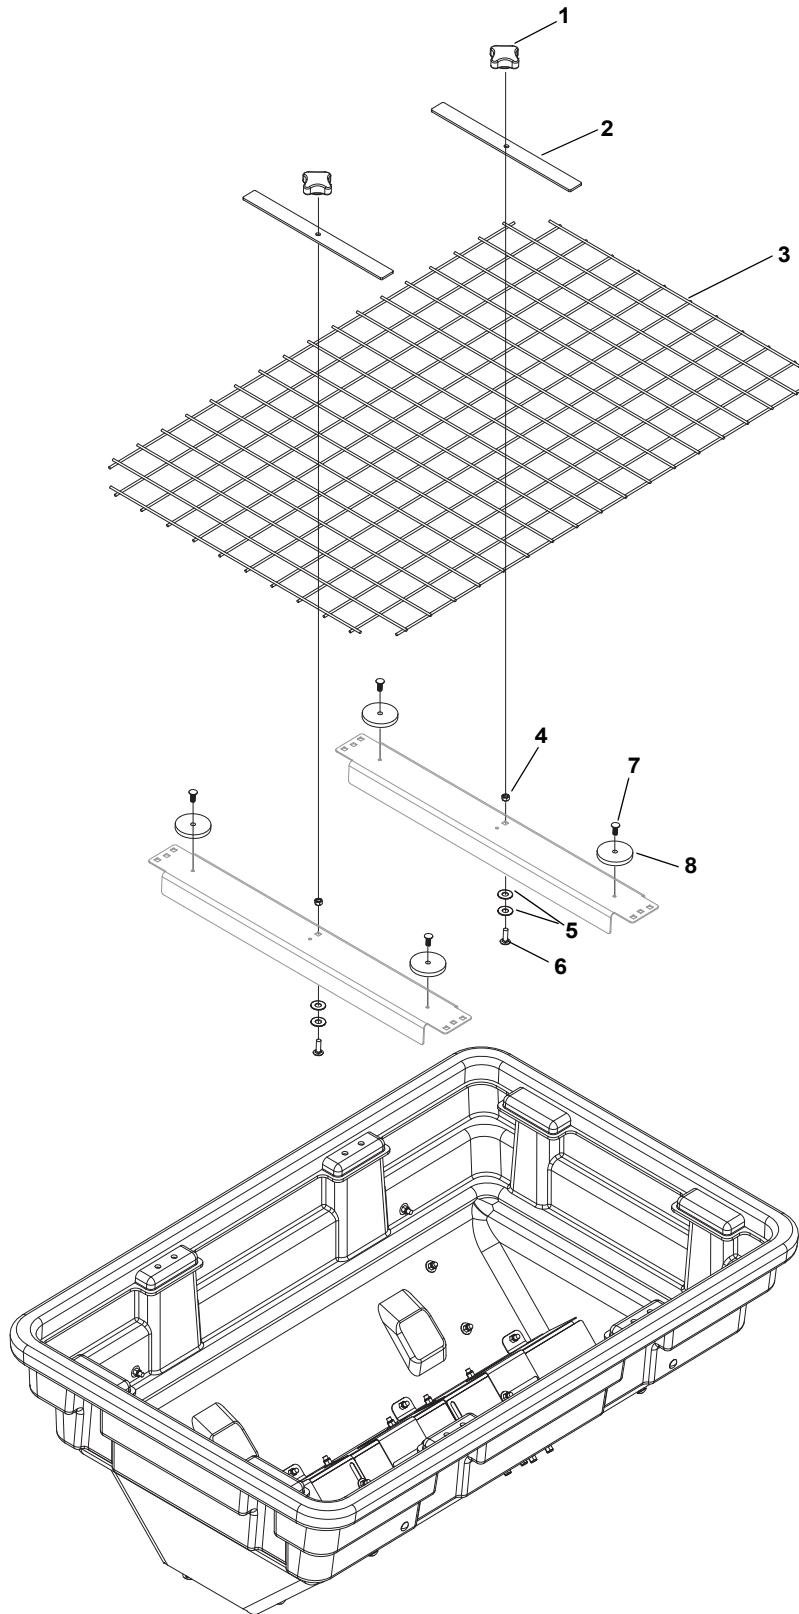

HOPPER SCREEN - RVB 500

HOPPER SCREEN - RVB 500

ITEM	PART NO.	DESCRIPTION	QTY
1	96116419	Knob.....	2
2	96116472	Plate, Grate.....	2
3	96115345	Grate, Top Screen, RVB 500.....	1
4	98100120	HN, 3/8"-16, SS.....	2
5	98100347	PW, 1.25" O.D. x 0.531" I.D. x 5/8".....	4
6	98100356	CB, 3/8"-16 x 1.25", SS.....	2
7	98100590	Rivet, Ribbed Shank, Nylon.....	4
8	96115013	Isolator, Screen.....	4