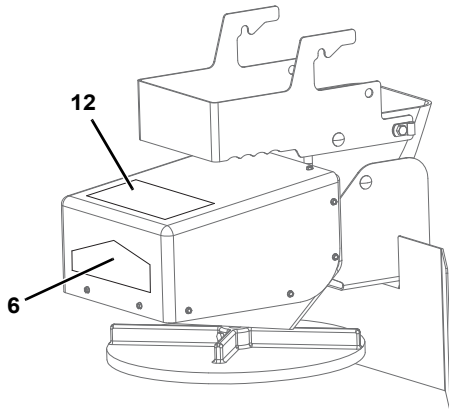

DECALS - RVB 10, 500, 750, 1500