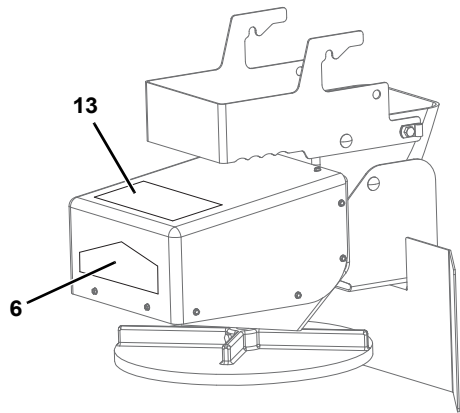

DECALS - RVB 2000, 2500, 3000, 3500, 4300

RVB 2000, 2500, 3000, 3500, 4300

CHUTE

ITEM	PART NO.	DESCRIPTION	QTY.
1		Decal, Warning, RVB.....	1
2		Decal, 'Sno-Way'.....	1
3		Decal, 'Move it'.....	1
4		Decal, Reflective, PS.....	1
5		Decal, Reflective, DS.....	1
6		Decal, Reflective.....	1
7		Decal, RVB 2000.....	2
8		Decal, RVB 2500.....	2
9		Decal, RVB 3000.....	2
10		Decal, RVB 3500.....	2
11		Decal, RVB 4300.....	2
12		Decal, Warning, Auger.....	1
13		Decal, Warning, Spinner.....	1
14	96116662	Decal Kit, RVB 2000 (Not Shown).....	1
	96116663	Decal Kit, RVB 2500 (Not Shown).....	1
	96118042	Decal Kit, RVB 3000 (Not Shown).....	1
	96117813	Decal Kit, RVB 3500 (Not Shown).....	1
	96117814	Decal Kit, RVB 4300 (Not Shown).....	1