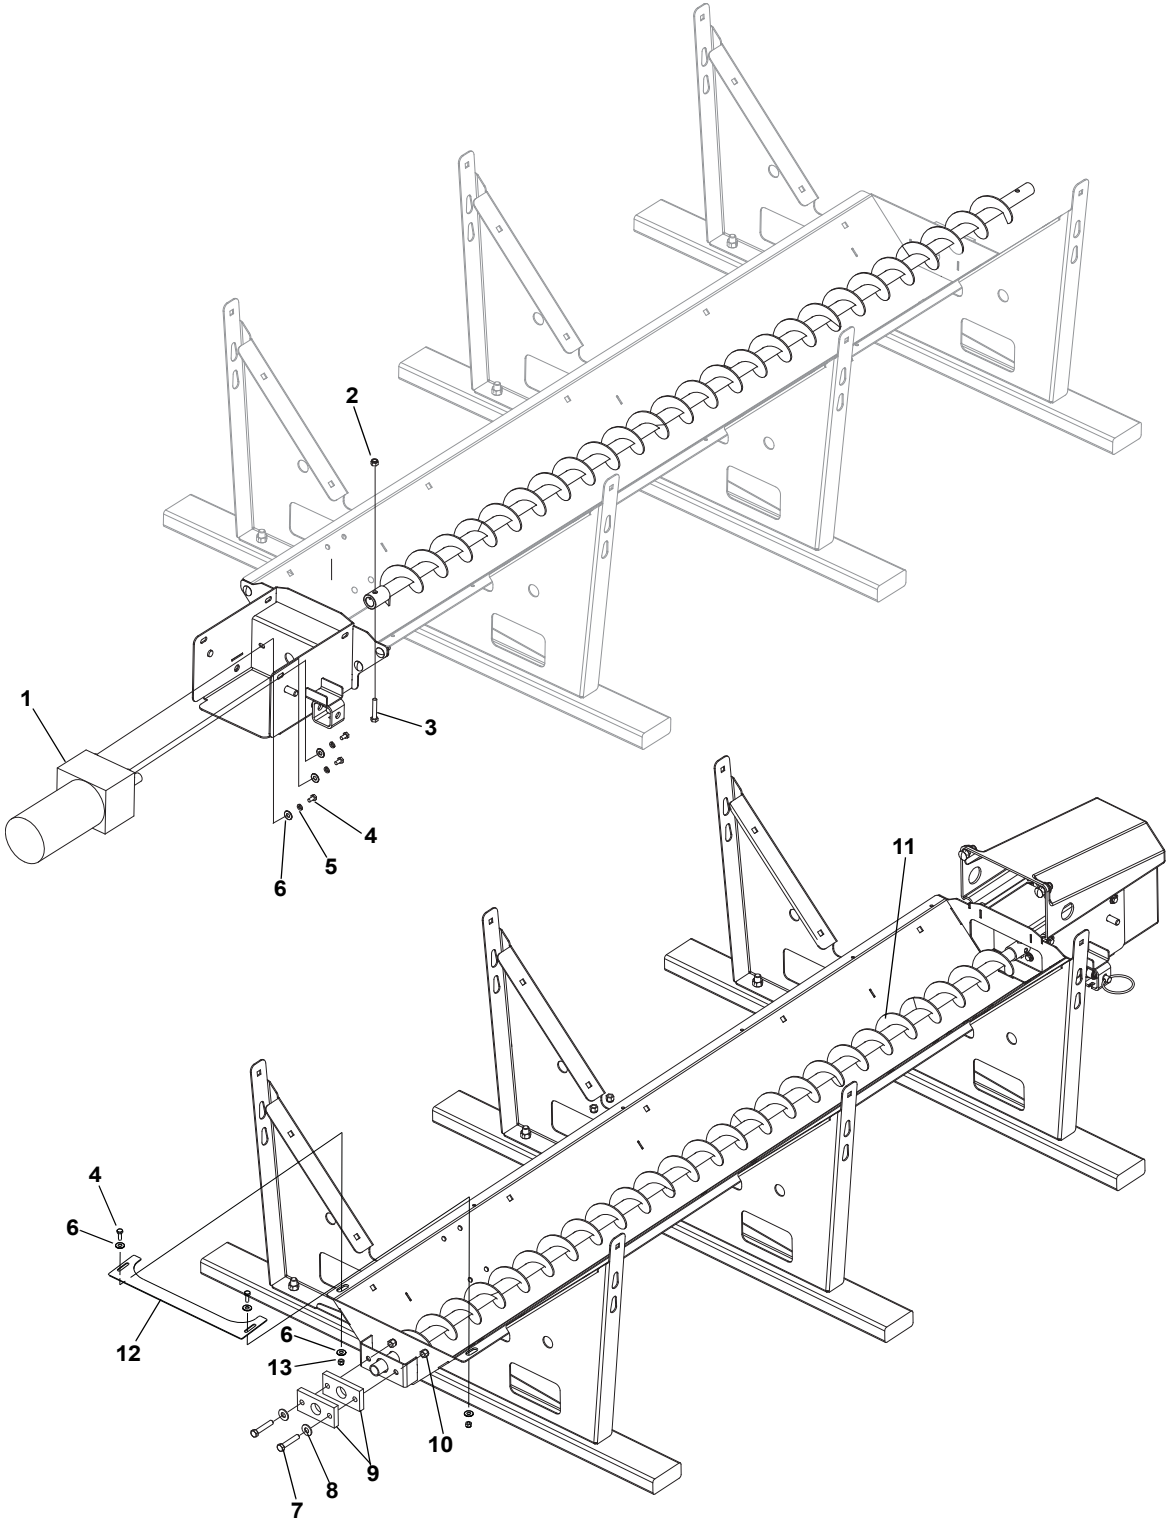

AUGER DRIVE - RVB 10, 500, 750, 1500, 2000, 2500, 3000

AUGER DRIVE - RVB 10, 500, 750, 1500, 2000, 2500, 3000

ITEM	PART NO.	DESCRIPTION	QTY
1	96114805	Motor, Auger Drive	1
	96116860	Motor, Auger Drive, RVB 10/500 (For Serial Numbers starting with 1RVBDS or 50RVBDS).....	1
2	98100118	LN, 5/16"-18, SS	1
3	98100115	HHCS, 5/16"-18 X 1.75", SS	1
4	98100344	HHCS, 1/4"-20 x 1/2", SS.....	5
5	98009226	LW, 1/4", SS	3
6	98100122	PW, 1/4", SS.....	7
7	98100213	HHCS, 3/8"-16 x 1.5", SS (RVB 10, 500, 750).....	2
	98100541	HHCS, 3/8"-16 x 2.0", SS (RVB 1500, 2000, 2500, 3000).....	2
8	98100124	PW, 3/8", SS.....	2
9	96114956	Bearing, Auger	
		RVB 10, 500, 750	1
		RVB 1500, 2000, 2500, 3000	2
10	98100339	LN, 3/8"-16, SS	2
11	96116422	Weldment, Auger, RVB 10	1
	96116461	Weldment, Auger, RVB 500	1
	96116462	Weldment, Auger, RVB 750	1
	96116463	Weldment, Auger, RVB 1500, 2000, 2500, 3000	1
12	96117926	Plate, Cover, Rear.....	1
13	98100336	LN, 1/4"-20, SS	2

NOTE: RVB 2500 Shown