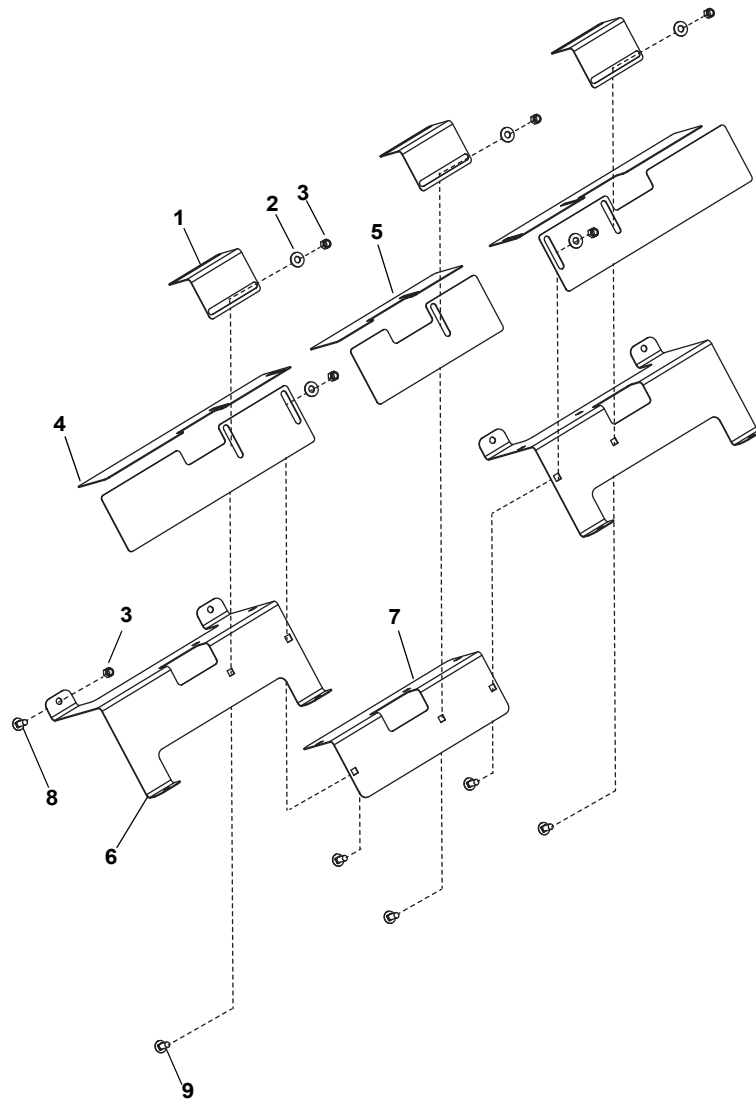

EXTENSION - RVB 3000 and 4300

ITEM	PART NO.	DESCRIPTION	QTY
1		Extension SS	2
2		HHCS, 1/2"-12 x 6-1/2", SS	2
3		PW, 2" O.D. x 0.531" I.D., SS	4
4		LN, 1/2"-13, SS	2
5		Bracket, Extension Mount, SS	6
6		LN, 3/8"-16, SS	6
7		PW, 3/8", SS (RVB 3000).....	18
		PW, 3/8", SS (RVB 4300).....	6
8		HHCS, 3/8"-16 x 0.875", SS (RVB 3000).....	6
		CB, 3/8"-16 x 1-1/4", SS (RVB 4300).....	6
9		LW, 3/8", SS	6
10		HHCS, 3/8"-16 x 3/4", SS	6
11	96118044	Kit, Hardware, RVB3000 (Not Shown) (Includes Items 2-10)	1
	96118008	Kit, Hardware, RVB4300 (Not Shown) (Includes Items 2-10)	1

INVERTED V - RVB 10

ITEM	PART NO.	DESCRIPTION	QTY
1	98100339	LN, 3/8"-16, SS	4
2	96116226	Bracket, Inverted V, End.....	1
3	98100356	CB, 3/8"-16 x 1.25"	4

INVERTED V - RVB 500

ITEM	PART NO.	DESCRIPTION	QTY
1	96116215	Bracket, Inverted V, Top	3
2	98100124	PW, 3/8" SS	10
3	98100339	LN, 3/8"-16, SS	18
4	96116227	Plate, Inverted V, End	4
5	96116230	Plate, Inverted V, Center	2
6	96116226	Bracket, Inverted V, End	2
7	96116229	Bracket, Inverted V, Center	1
8	98100356	CB, 3/8"-16 x 1.25", SS	8
9	98100359	CB, 3/8"-16 x 1.00", SS	10