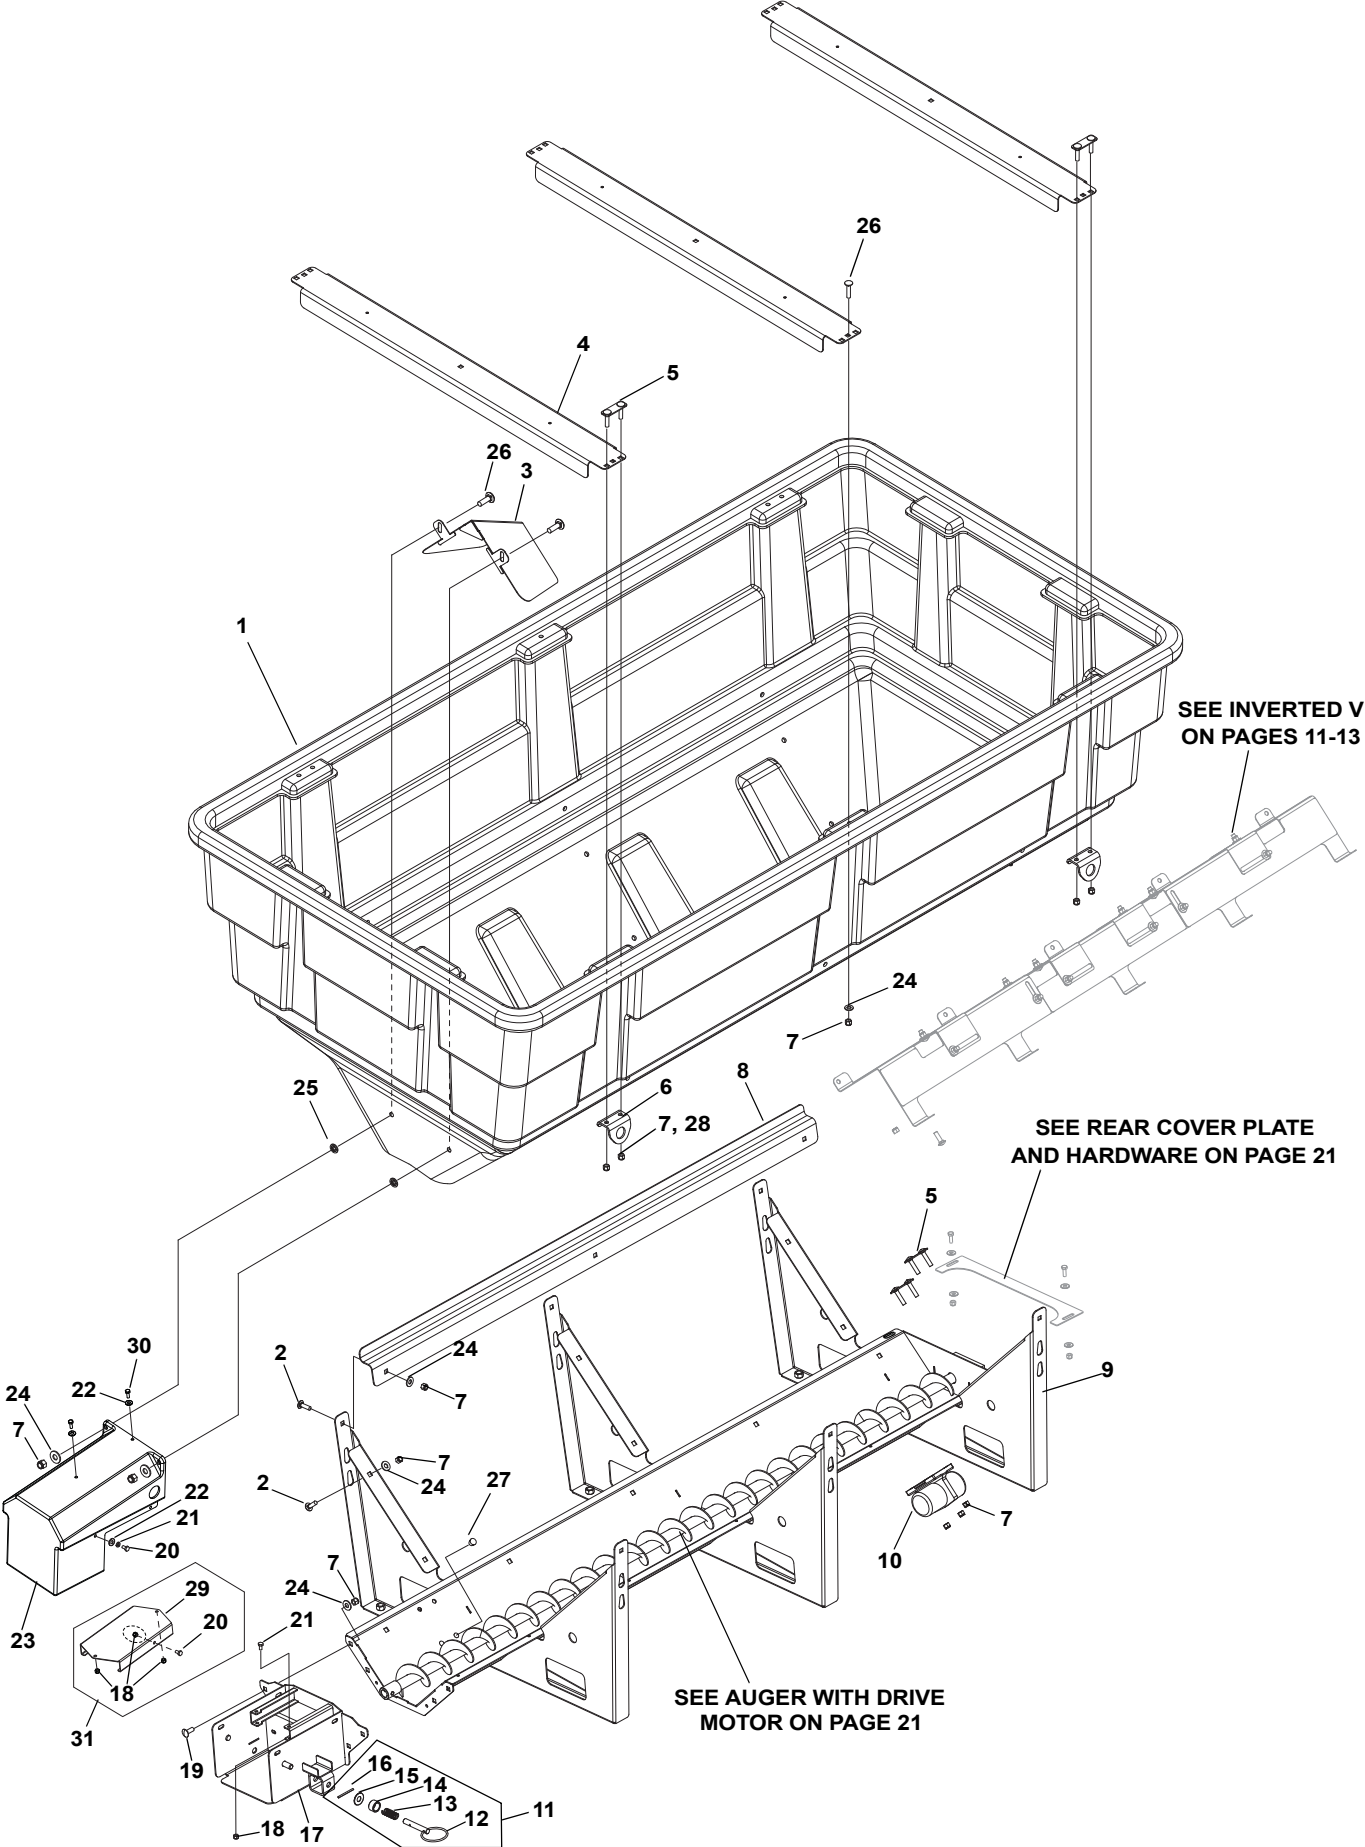

HOPPER - RVB 500, 750, 1500, 2000, 2500, 3000

HOPPER - RVB 500, 750, 1500, 2000, 2500, 3000

ITEM	PART NO.	DESCRIPTION	QTY
1		Hopper	1
2	98100356	CB, 3/8"-16 x 1-1/4", SS (RVB 500, 750).....	18
		(RVB 1500, 2000, 2500, 3000).....	26
3	96116477	Weldment, Baffle	1
4	96116457	Grate Support, RVB 500	2
	96116457	Grate Support, RVB 750	3
	96116458	Grate Support, RVB 1500, 2000	3
	96116459	Grate Support, RVB 2500, 3000	3
5	96116210	Bolt Plate (RVB 500).....	6
		(RVB 750).....	8
		(RVB 1500, 2000, 2500, 3000).....	10
6	96116412	Bracket, Tie-Down.....	4
7	98100339	LN, 3/8"-16, SS (RVB 500).....	38
		(RVB 750).....	42
		(RVB 1500, 2000).....	48
		(RVB 2500, 3000).....	40
8		Bracket, Hopper Support (RVB 2500, 3000 Only).....	2
9		Weldment, Trough.....	1
10	96114903	Vibrator (RVB 500, 750).....	1
		(RVB 1500, 2000, 2500, 3000).....	2
11	96115505	Kit, Latch Pin (Includes qty 2 each; Items 12,13, 14, 15, 16).....	1
12		Latch Pin, Chute.....	2
13		Spring, Latch Pin	2
14		Bushing, Spacer	2
15		PW, 1.25" O.D. x 0.531" I.D. x 5/8"	2
16		Spring Pin, 5/32" x 2".....	2
17		Weldment, Motor Mount, RVB.....	1
18	98100336	LN, 1/4"-20, SS	3
19	98100359	CB, 3/8"-16 x 1, SS	4
20	98009226	LW, 1/4", SS	8
21	98100344	HHCS, 1/4"-20 x 1/2", SS.....	4
22	98100122	PW, 1/4", SS.....	6
23	96116363	Cover.....	1
24	98100124	PW, 3/8", SS (RVB 500).....	18
		(RVB 750).....	20
		(RVB 1500, 2000, 2500, 3000).....	26
25	98100565	Washer, Retaining	2
26	98100536	CB, 3/8"-16 x 1.75", SS	4
27	96116473	Plug, Panel, 3/8" (RVB 1500 and larger without 2nd vibrator)	2
28	98100593	LN, 3/8"-16, Distorted Thread, SS (RVB 2500, 3000 Only)	8
29	96118848	Bracket, Receiver.....	1
30	98100334	HHCS, 1/4"-20 x 3/4", SS.....	2
31	96118975	Kit, Receiver Bracket (Includes items 18, 20, 22, 29, 30).....	1