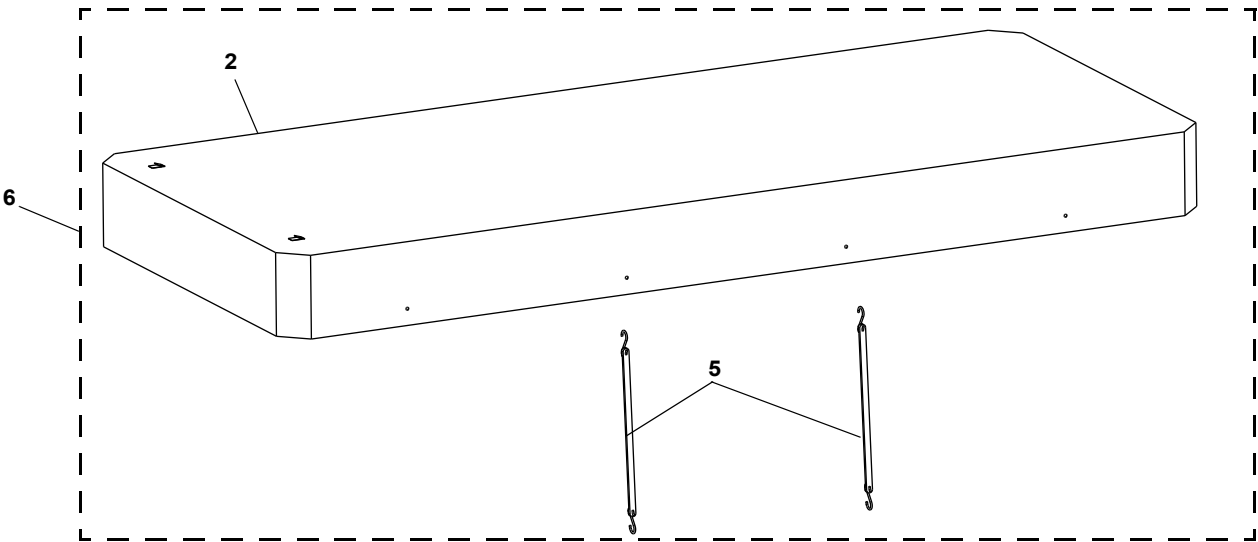

ACCESSORIES

RVB3500 WETTING TANK SYSTEM