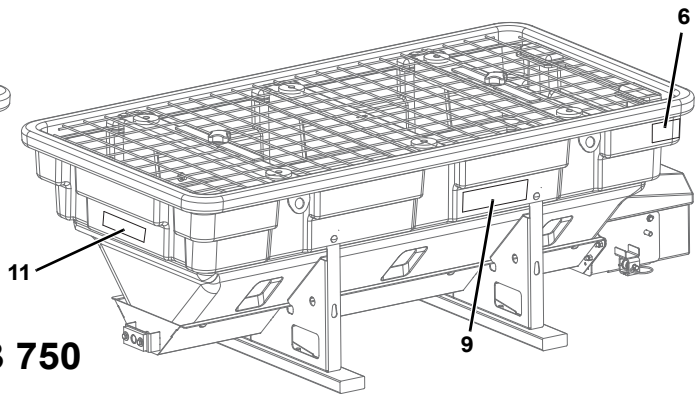

DECALS - RVB 10, 500, 750, 1500

RVB 1500