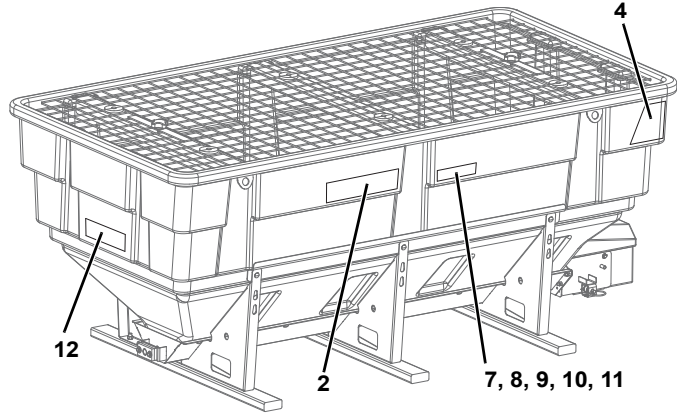

DECALS - RVB 2000, 2500, 3000, 3500, 4300

RVB 2000, 2500, 3000, 3500, 4300