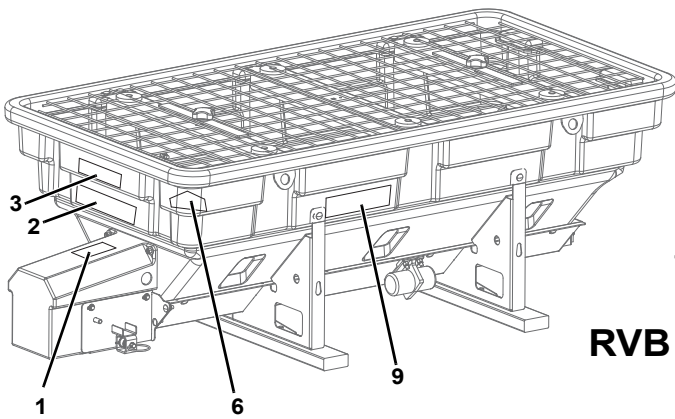

DECALS - RVB 10, 500, 750, 1500

RVB 500