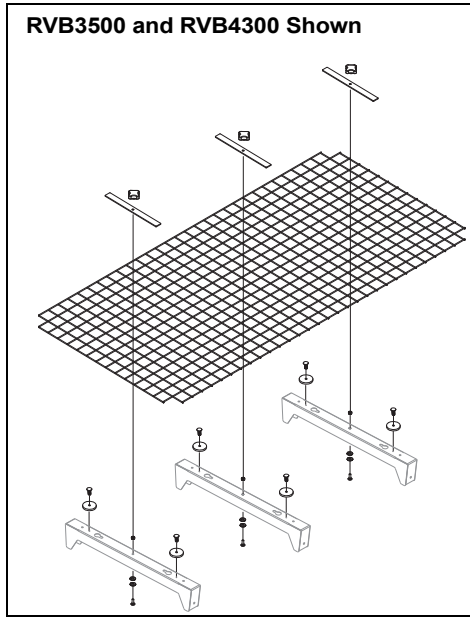

HOPPER SCREEN - RVB 500

ITEM	PART NO.	DESCRIPTION	QTY
1	96116419	Knob.....	2
2	96116472	Plate, Grate.....	2
3	96115345	Grate, Top Screen, RVB 500.....	1
4	98100120	HN, 3/8"-16, SS.....	2
5	98100347	PW, 1.25" O.D. x 0.531" I.D. x 5/8".....	4
6	98100356	CB, 3/8"-16 x 1.25", SS.....	2
7	98100590	Rivet, Ribbed Shank, Nylon.....	4
8	96115013	Isolator, Screen.....	4

HOPPER SCREEN - RVB 750, 1500, 2000, 2500, 3000, 3500, 4300