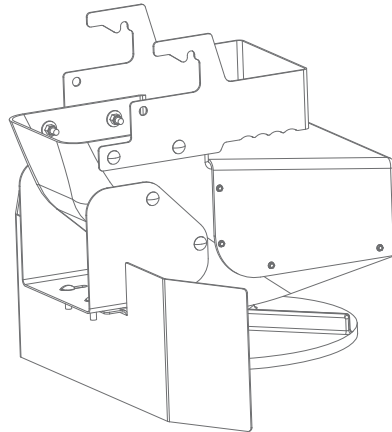

ITEM	PART NO.	DESCRIPTION	QTY.
1		Decal, Warning, RVB.....	1
2		Decal, 'Sno-Way'.....	1
3		Decal, 'Move it'.....	1
4		Decal, Reflective, PS.....	1
5		Decal, Reflective, DS.....	1
6		Decal, Reflective.....	1
7		Decal, RVB 2000.....	2
8		Decal, RVB 2500.....	2
9		Decal, RVB 3000.....	2
10		Decal, RVB 3500.....	2
11		Decal, RVB 4300.....	2
12		Decal, Warning, Auger.....	1
13		Decal, Warning, Spinner.....	1
14	96116662	Decal Kit, RVB 2000 (Not Shown).....	1
	96116663	Decal Kit, RVB 2500 (Not Shown).....	1
	96118042	Decal Kit, RVB 3000 (Not Shown).....	1
	96117813	Decal Kit, RVB 3500 (Not Shown).....	1
	96117814	Decal Kit, RVB 4300 (Not Shown).....	1