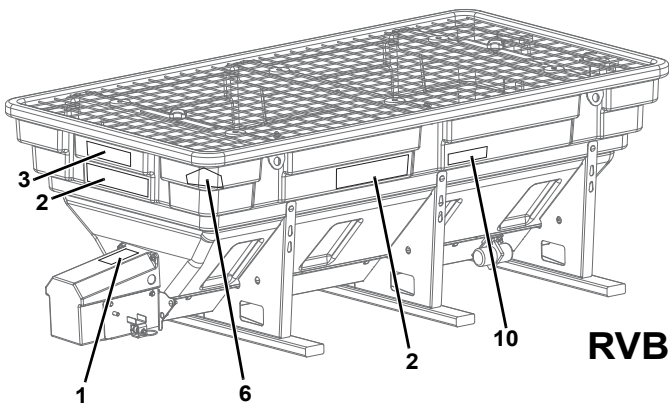

DECALS - RVB 10, 500, 750, 1500

RVB 1500