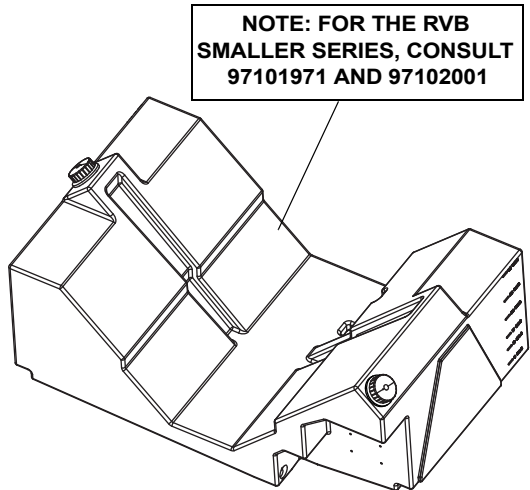

NOTE: FOR THE RVB SMALLER SERIES, CONSULT 97101971 AND 97102001