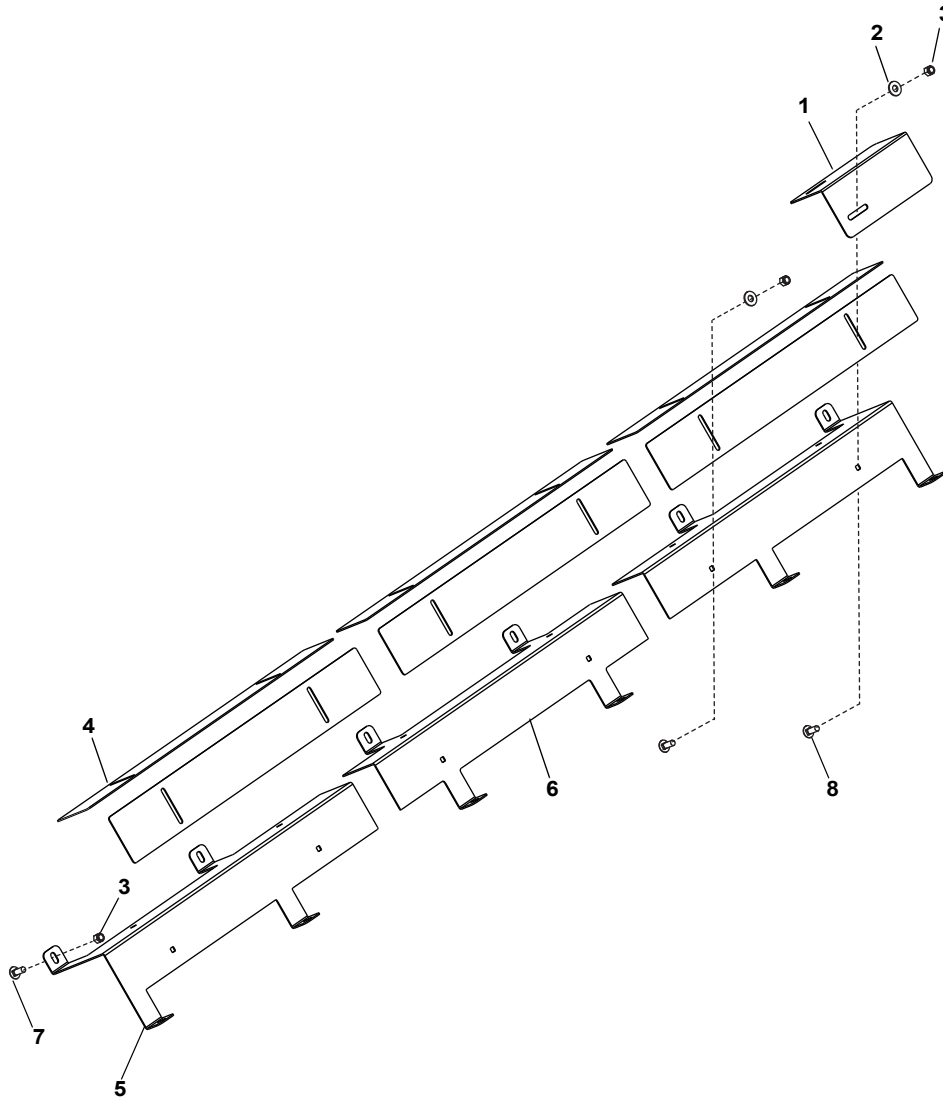

INVERTED V - RVB 3500 and 4300

ITEM	PART NO.	DESCRIPTION	QTY
1	96116907	Bracket, Inverted V, Top	1
2	98100124	PW, 3/8" SS	12
3	98100339	LN, 3/8"-16, SS	22
4	96116944	Plate, Inverted V, End	6
5	96116905	Bracket, Inverted V, End	2
6	96116906	Bracket, Inverted V, Center	1
7	98100356	CB, 3/8"-16 x 1.25", SS.....	10
8	98100359	CB, 3/8"-16 x 1.00", SS.....	12