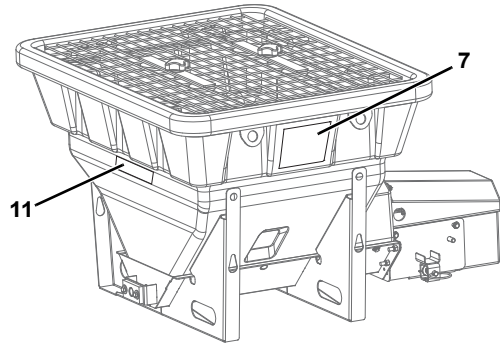

DECALS - RVB 10, 500, 750, 1500

RVB 10