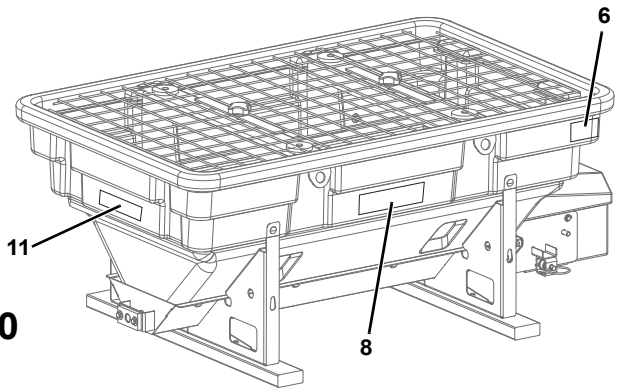

DECALS - RVB 10, 500, 750, 1500

RVB 500