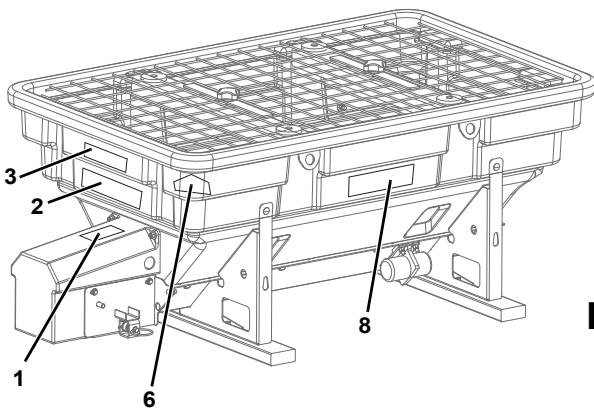

DECALS - RVB 10, 500, 750, 1500

RVB 500