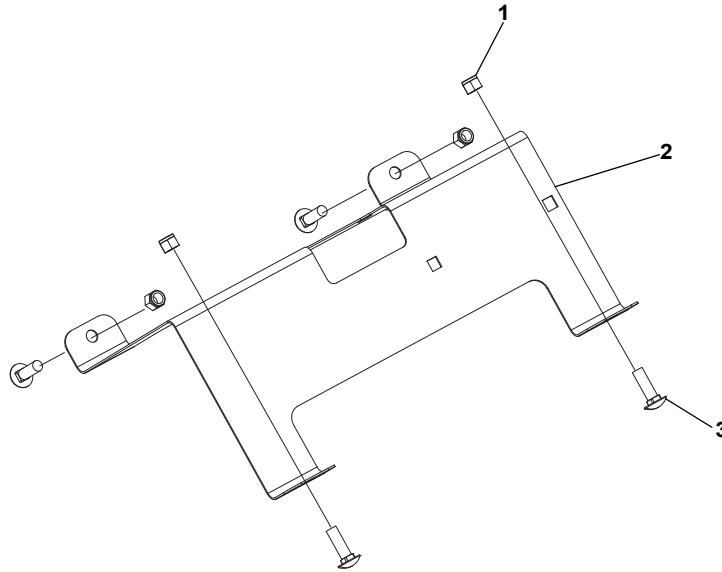

INVERTED V - RVB 10

ITEM	PART NO.	DESCRIPTION	QTY
1	98100339	LN, 3/8"-16, SS	4
2	96116226	Bracket, Inverted V, End.....	1
3	98100356	CB, 3/8"-16 x 1.25"	4