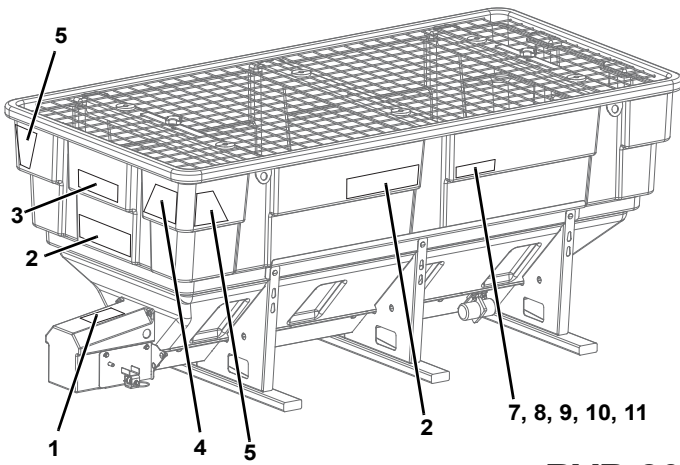

DECALS - RVB 2000, 2500, 3000, 3500, 4300

RVB 2000, 2500, 3000, 3500, 4300