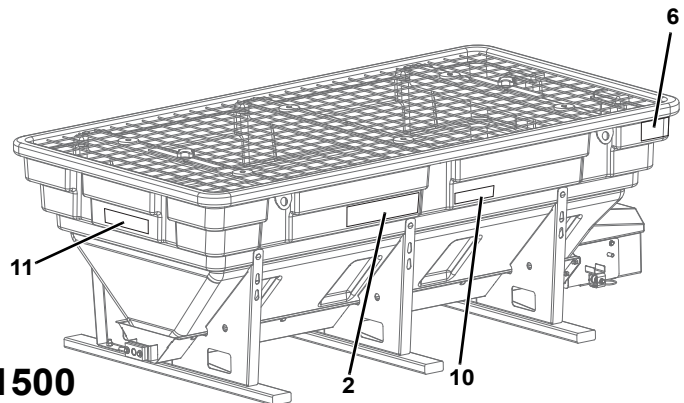

RVB 750

RVB 1500