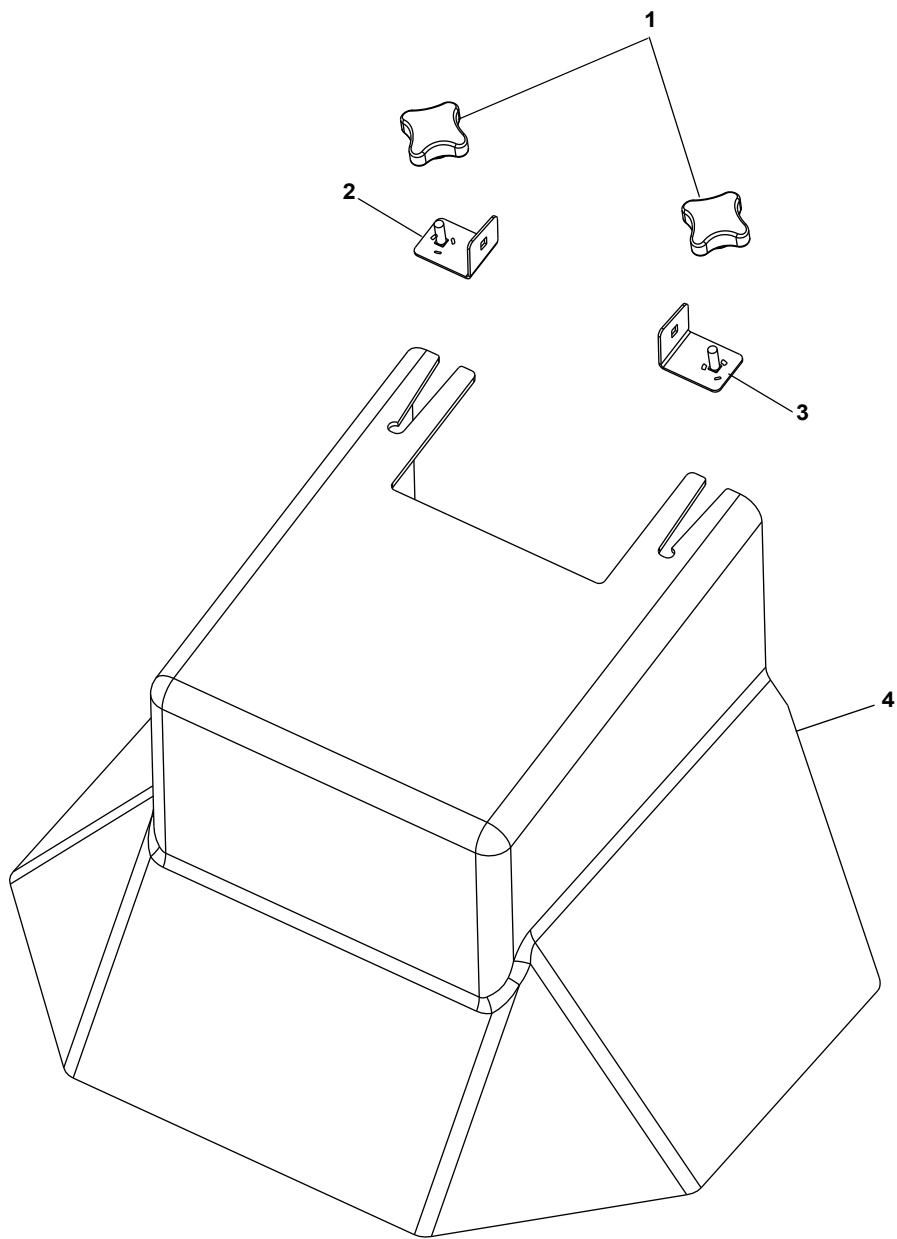

DROP SPREADER HOOD - RVB 10, RVB 500

ITEM	PART NO.	DESCRIPTION	QTY
1	96116419	Knob, Grate, RVB	2
2	96116714	Weldment, Hold Down, DS	1
3	96116715	Weldment, Hold Down, PS	1
4		Shield, Drop Spreader	1