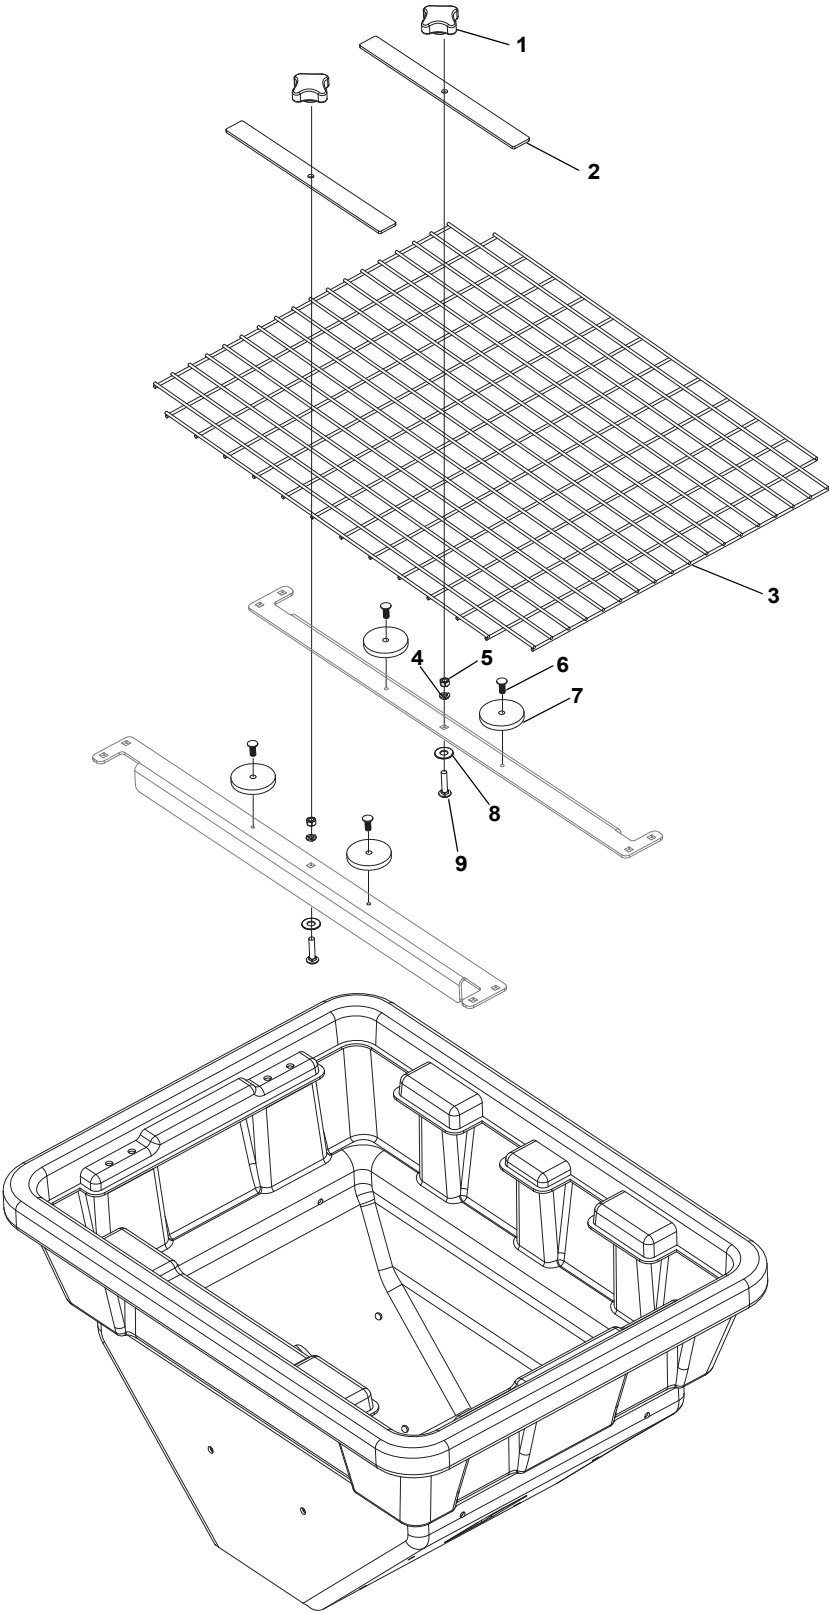

HOPPER SCREEN - RVB 10

HOPPER SCREEN - RVB 10

ITEM	PART NO.	DESCRIPTION	QTY
1	96116419	Knob	2
2	96116472	Plate, Grate.....	2
3	96116421	Grate, Top Screen, RVB 10	1
4	98100120	HN, 3/8"-16, SS	2
5	98100125	LW, 3/8"	2
6	98100590	Rivet, Ribbed Shank, Nylon	4
7	96115013	Isolator, Screen.....	4
8	98100347	PW, 1.25" O.D. x 0.531" I.D. x 5/8".....	2
9	98100536	CB, 3/8"-16 x 1.75", SS	2