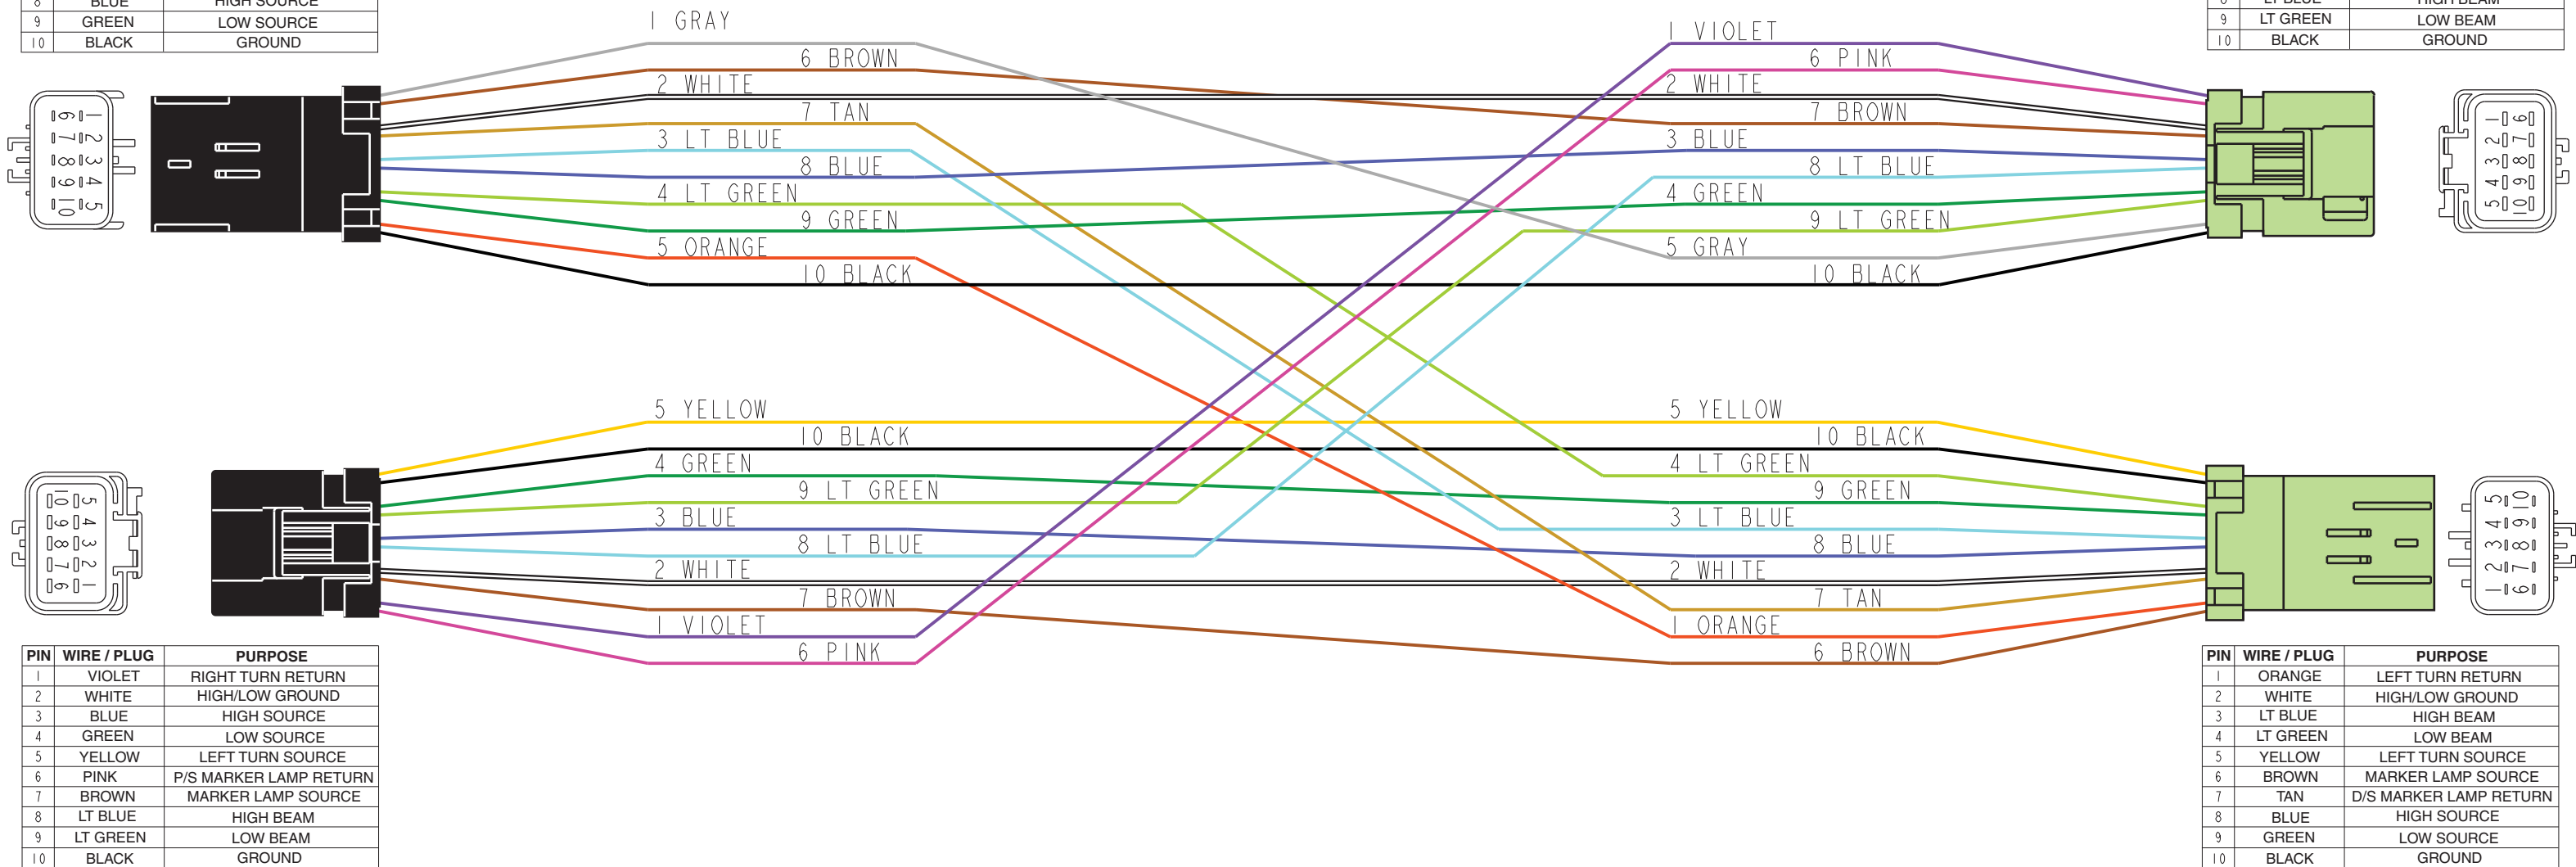

MAIN HEADLIGHT EIS HARNESS

PIN	WIRE / PLUG	PURPOSE
1	GRAY	RIGHT TURN SOURCE
2	WHITE	HIGH/LOW GROUND
3	LT BLUE	HIGH BEAM
4	LT GREEN	LOW BEAM
5	ORANGE	LEFT TURN RETURN
6	BROWN	MARKER LAMP SOURCE
7	TAN	D/S MARKER LAMP RETURN
8	BLUE	HIGH SOURCE
9	GREEN	LOW SOURCE
10	BLACK	GROUND

PIN	WIRE / PLUG	PURPOSE
1	VIOLET	RIGHT TURN RETURN
2	WHITE	HIGH/LOW GROUND
3	BLUE	HIGH SOURCE
4	GREEN	LOW SOURCE
5	GRAY	RIGHT TURN SOURCE
6	PINK	P/S MARKER LAMP RETURN
7	BROWN	MARKER LAMP SOURCE
8	LT BLUE	HIGH BEAM
9	LT GREEN	LOW BEAM
10	BLACK	GROUND

PIN	WIRE / PLUG	PURPOSE
1	VIOLET	RIGHT TURN RETURN
2	WHITE	HIGH/LOW GROUND
3	BLUE	HIGH SOURCE
4	GREEN	LOW SOURCE
5	YELLOW	LEFT TURN SOURCE
6	PINK	P/S MARKER LAMP RETURN
7	BROWN	MARKER LAMP SOURCE
8	LT BLUE	HIGH BEAM
9	LT GREEN	LOW BEAM
10	BLACK	GROUND

PIN	WIRE / PLUG	PURPOSE
1	ORANGE	LEFT TURN RETURN
2	WHITE	HIGH/LOW GROUND
3	LT BLUE	HIGH BEAM
4	LT GREEN	LOW BEAM
5	YELLOW	LEFT TURN SOURCE
6	BROWN	MARKER LAMP SOURCE
7	TAN	D/S MARKER LAMP RETURN
8	BLUE	HIGH SOURCE
9	GREEN	LOW SOURCE
10	BLACK	GROUND