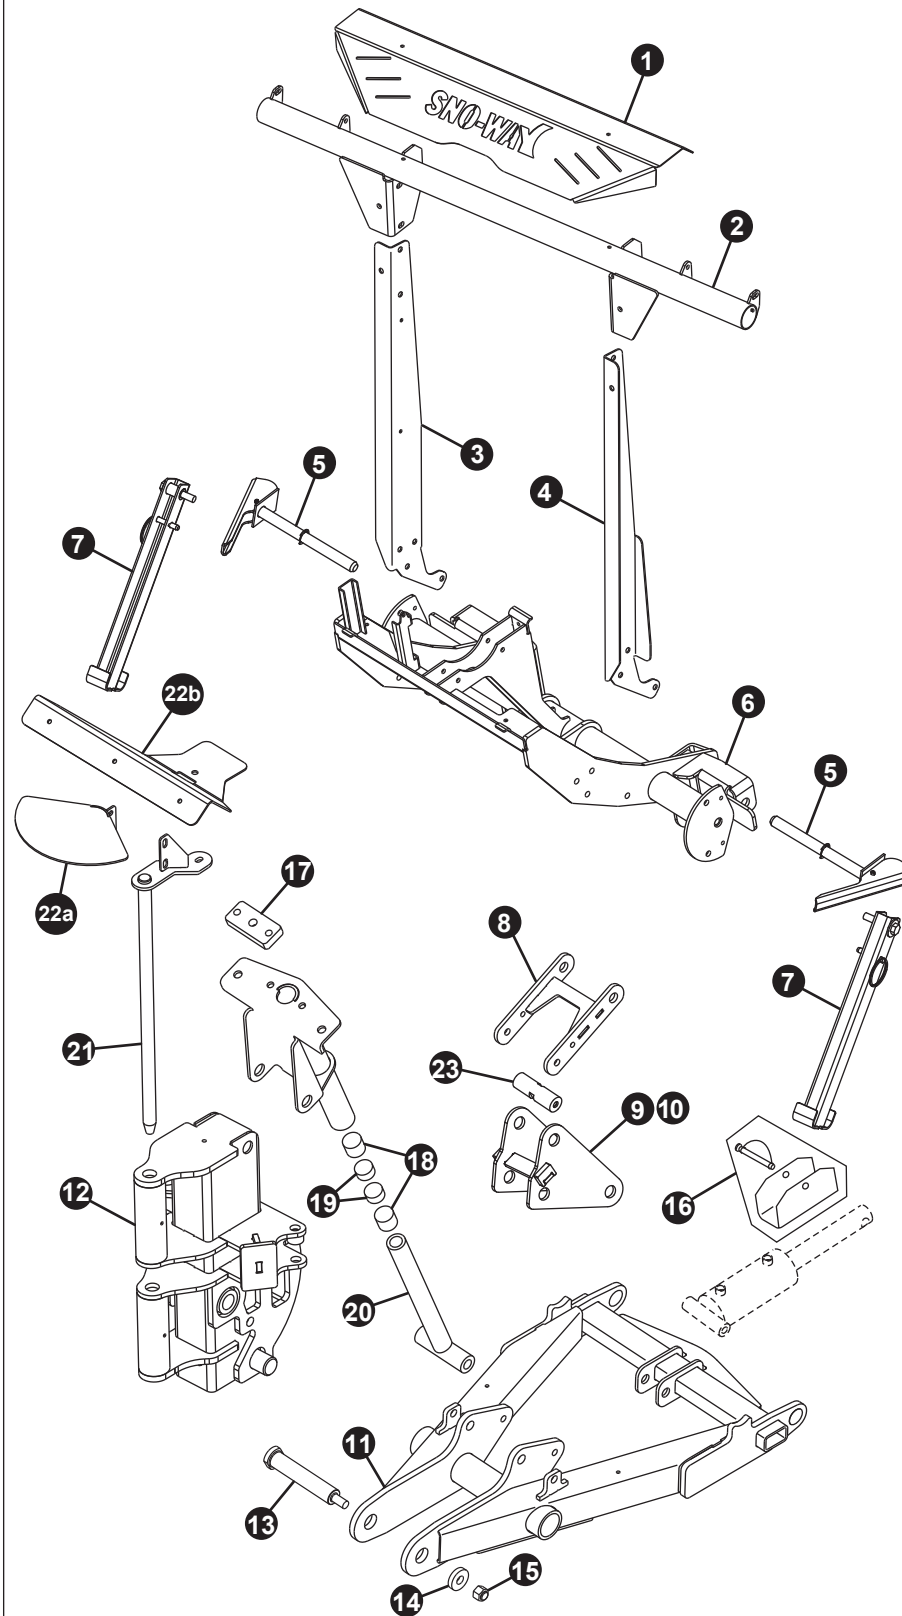

## MECHANISM PARTS - SERIES 2 SNOW PLOWS

#### POWER PACK FRAME

REF. NO.	DESCRIPTION	PART NO.
1	Plate, Sno-Way, Front	96113645
2	Weldment, Upper Light Lift Bar	96117710
3	Support, DS (29VHD) Support, DS (26V)	96117779 96117795
4	Support, PS (29VHD) Support, PS (26V)	96117780 96117796
5	Kit, Cam Handle (29VHD) Kit, Cam Handle (26V)	98100313 96113472
6	Assembly, Light/Lift Bar (29VHD) (Includes #5) Assembly, Light/Lift Bar (26V) (Includes #5)	96117610 96117742
7	Jackstand Assembly (Includes Mounting Hardware)	96117847
8	Lift Link (29VHD) (1 Piece) Lift Links (26V)	96113957 96106913
9	Bellcrank (29VHD) Bellcrank (26V)	96117876 96111891
10	Kit, Bellcrank Hardware (29VHD) Kit, Bellcrank Hardware (26V)	96118645 96117592
11	A-Frame (29VHD) (With SN 29V2HD10100 & Before) A-Frame (29VHD) (With SN 29V2HD20000 & After) A-Frame (26V)	96118372 96118840 96117593
12	Tower (29VHD) Tower (26V)	96113590 96116790
13	Pin, Tower Pivot (29VHD) Pin, Tower Pivot (26V)	96112733 96117230
14	Washer, Special (29VHD) Washer, Special (26V)	98100469 96117233
15	Locknut, 5/8"-11, Nylon Insert	98009038
16	Kit, Cylinder Lock Clamp (29VHD) Kit, Cylinder Lock Clamp (26V)	96117272 96107768
17	Plate, Adjustment	96112894
18	Bar, Stop	96114392
19	Stop	96111065
20	Spring Holder, Lower (29VHD) Spring Holder, Lower (26V)	96113954 96117100
21	Hinge Pin (29VHD) Hinge Pin (26V)	96117676 96117229
22a	Center Deflector (29V2HD) Center Deflector (26V)	96112220 96117261
23	Spacer, Threaded, Bellcrank Support (29VHD)	96118606

NOTE: Plow displayed is a 29V2HD - for reference only.