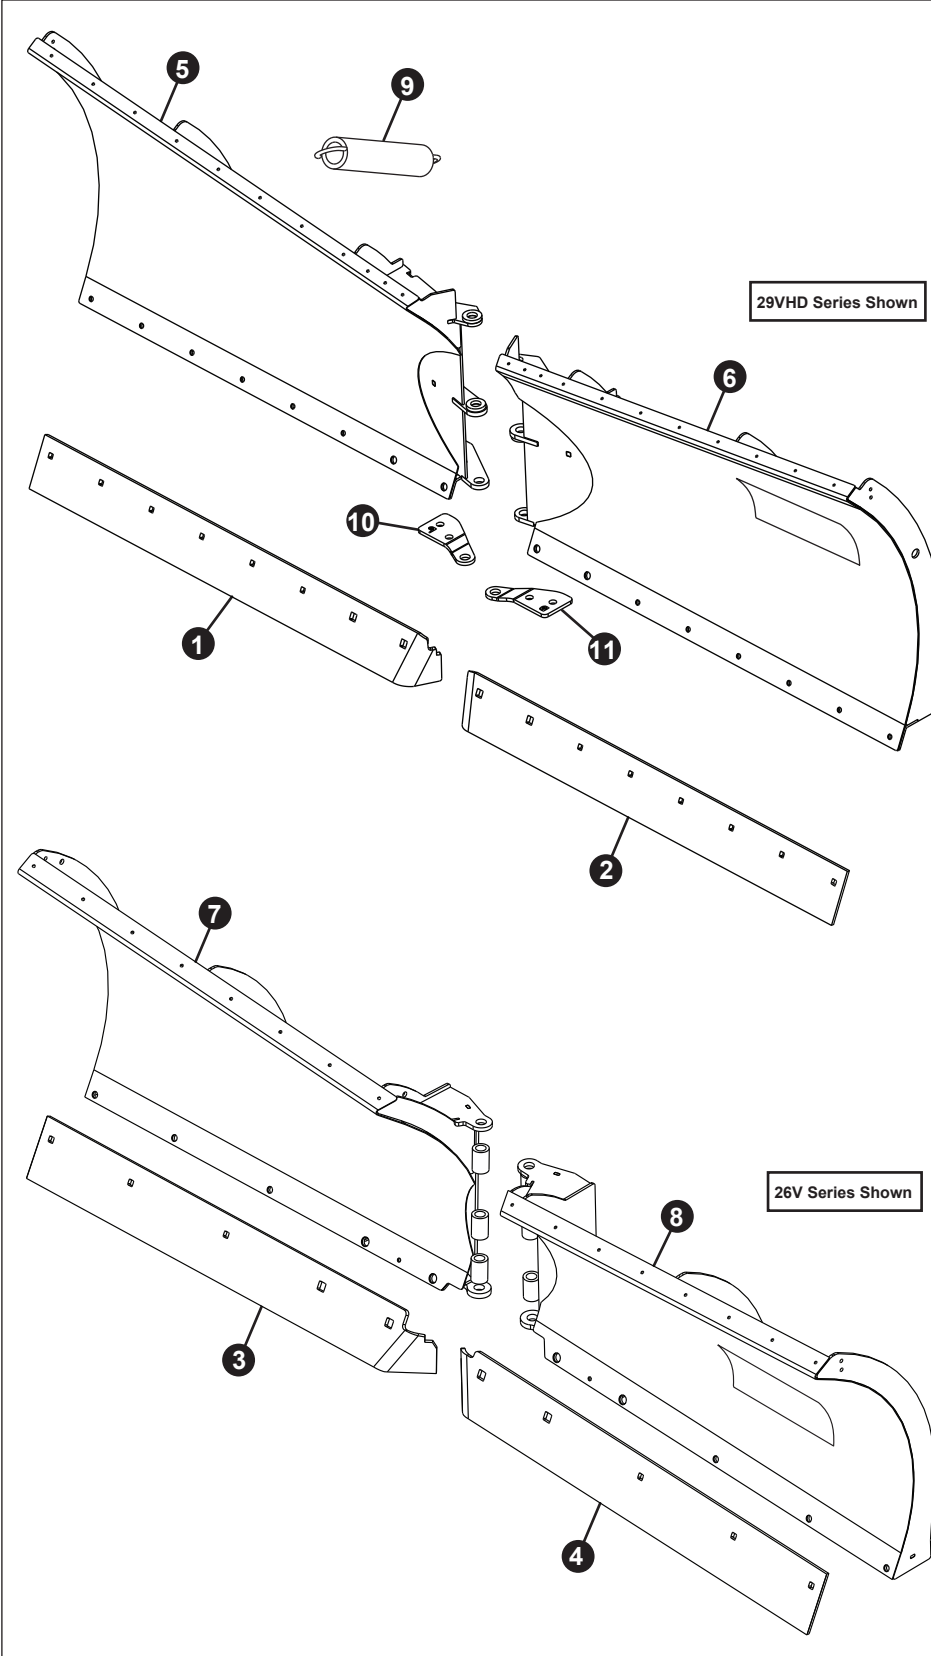

## MECHANISM PARTS - SERIES 2 SNOW PLOWS

#### POWER PACK FRAME

REF. NO.	DESCRIPTION	PART NO.
1	Plate, Sno-Way, Front	96113645
2	Weldment, Upper Light Lift Bar	96117710
3	Support, DS (29VHD) Support, DS (26V)	96117779 96117795
4	Support, PS (29VHD) Support, PS (26V)	96117780 96117796
5	Kit, Cam Handle (29VHD) Kit, Cam Handle (26V)	98100313 96113472
6	Assembly, Light/Lift Bar (29VHD) (Includes #5) Assembly, Light/Lift Bar (26V) (Includes #5)	96117610 96117742
7	Jackstand Assembly (Includes Mounting Hardware)	96117847
8	Lift Link (29VHD) (1 Piece) Lift Links (26V)	96113957 96106913
9	Bellcrank (29VHD) Bellcrank (26V)	96117876 96111891
10	Kit, Bellcrank Hardware (29VHD) Kit, Bellcrank Hardware (26V)	96118645 96117592
11	A-Frame (29VHD) (With SN 29V2HD10100 & Before) A-Frame (29VHD) (With SN 29V2HD20000 & After) A-Frame (26V)	96118372 96118840 96117593
12	Tower (29VHD) Tower (26V)	96113590 96116790
13	Pin, Tower Pivot (29VHD) Pin, Tower Pivot (26V)	96112733 96117230
14	Washer, Special (29VHD) Washer, Special (26V)	98100469 96117233
15	Locknut, 5/8"-11, Nylon Insert	98009038
16	Kit, Cylinder Lock Clamp (29VHD) Kit, Cylinder Lock Clamp (26V)	96117272 96107768
17	Plate, Adjustment	96112894
18	Bar, Stop	96114392
19	Stop	96111065
20	Spring Holder, Lower (29VHD) Spring Holder, Lower (26V)	96113954 96117100
21	Hinge Pin (29VHD) Hinge Pin (26V)	96117676 96117229
22a	Center Deflector (29V2HD) Center Deflector (26V)	96112220 96117261
23	Spacer, Threaded, Bellcrank Support (29VHD)	96118606

NOTE: Plow displayed is a 29V2HD - for reference only.